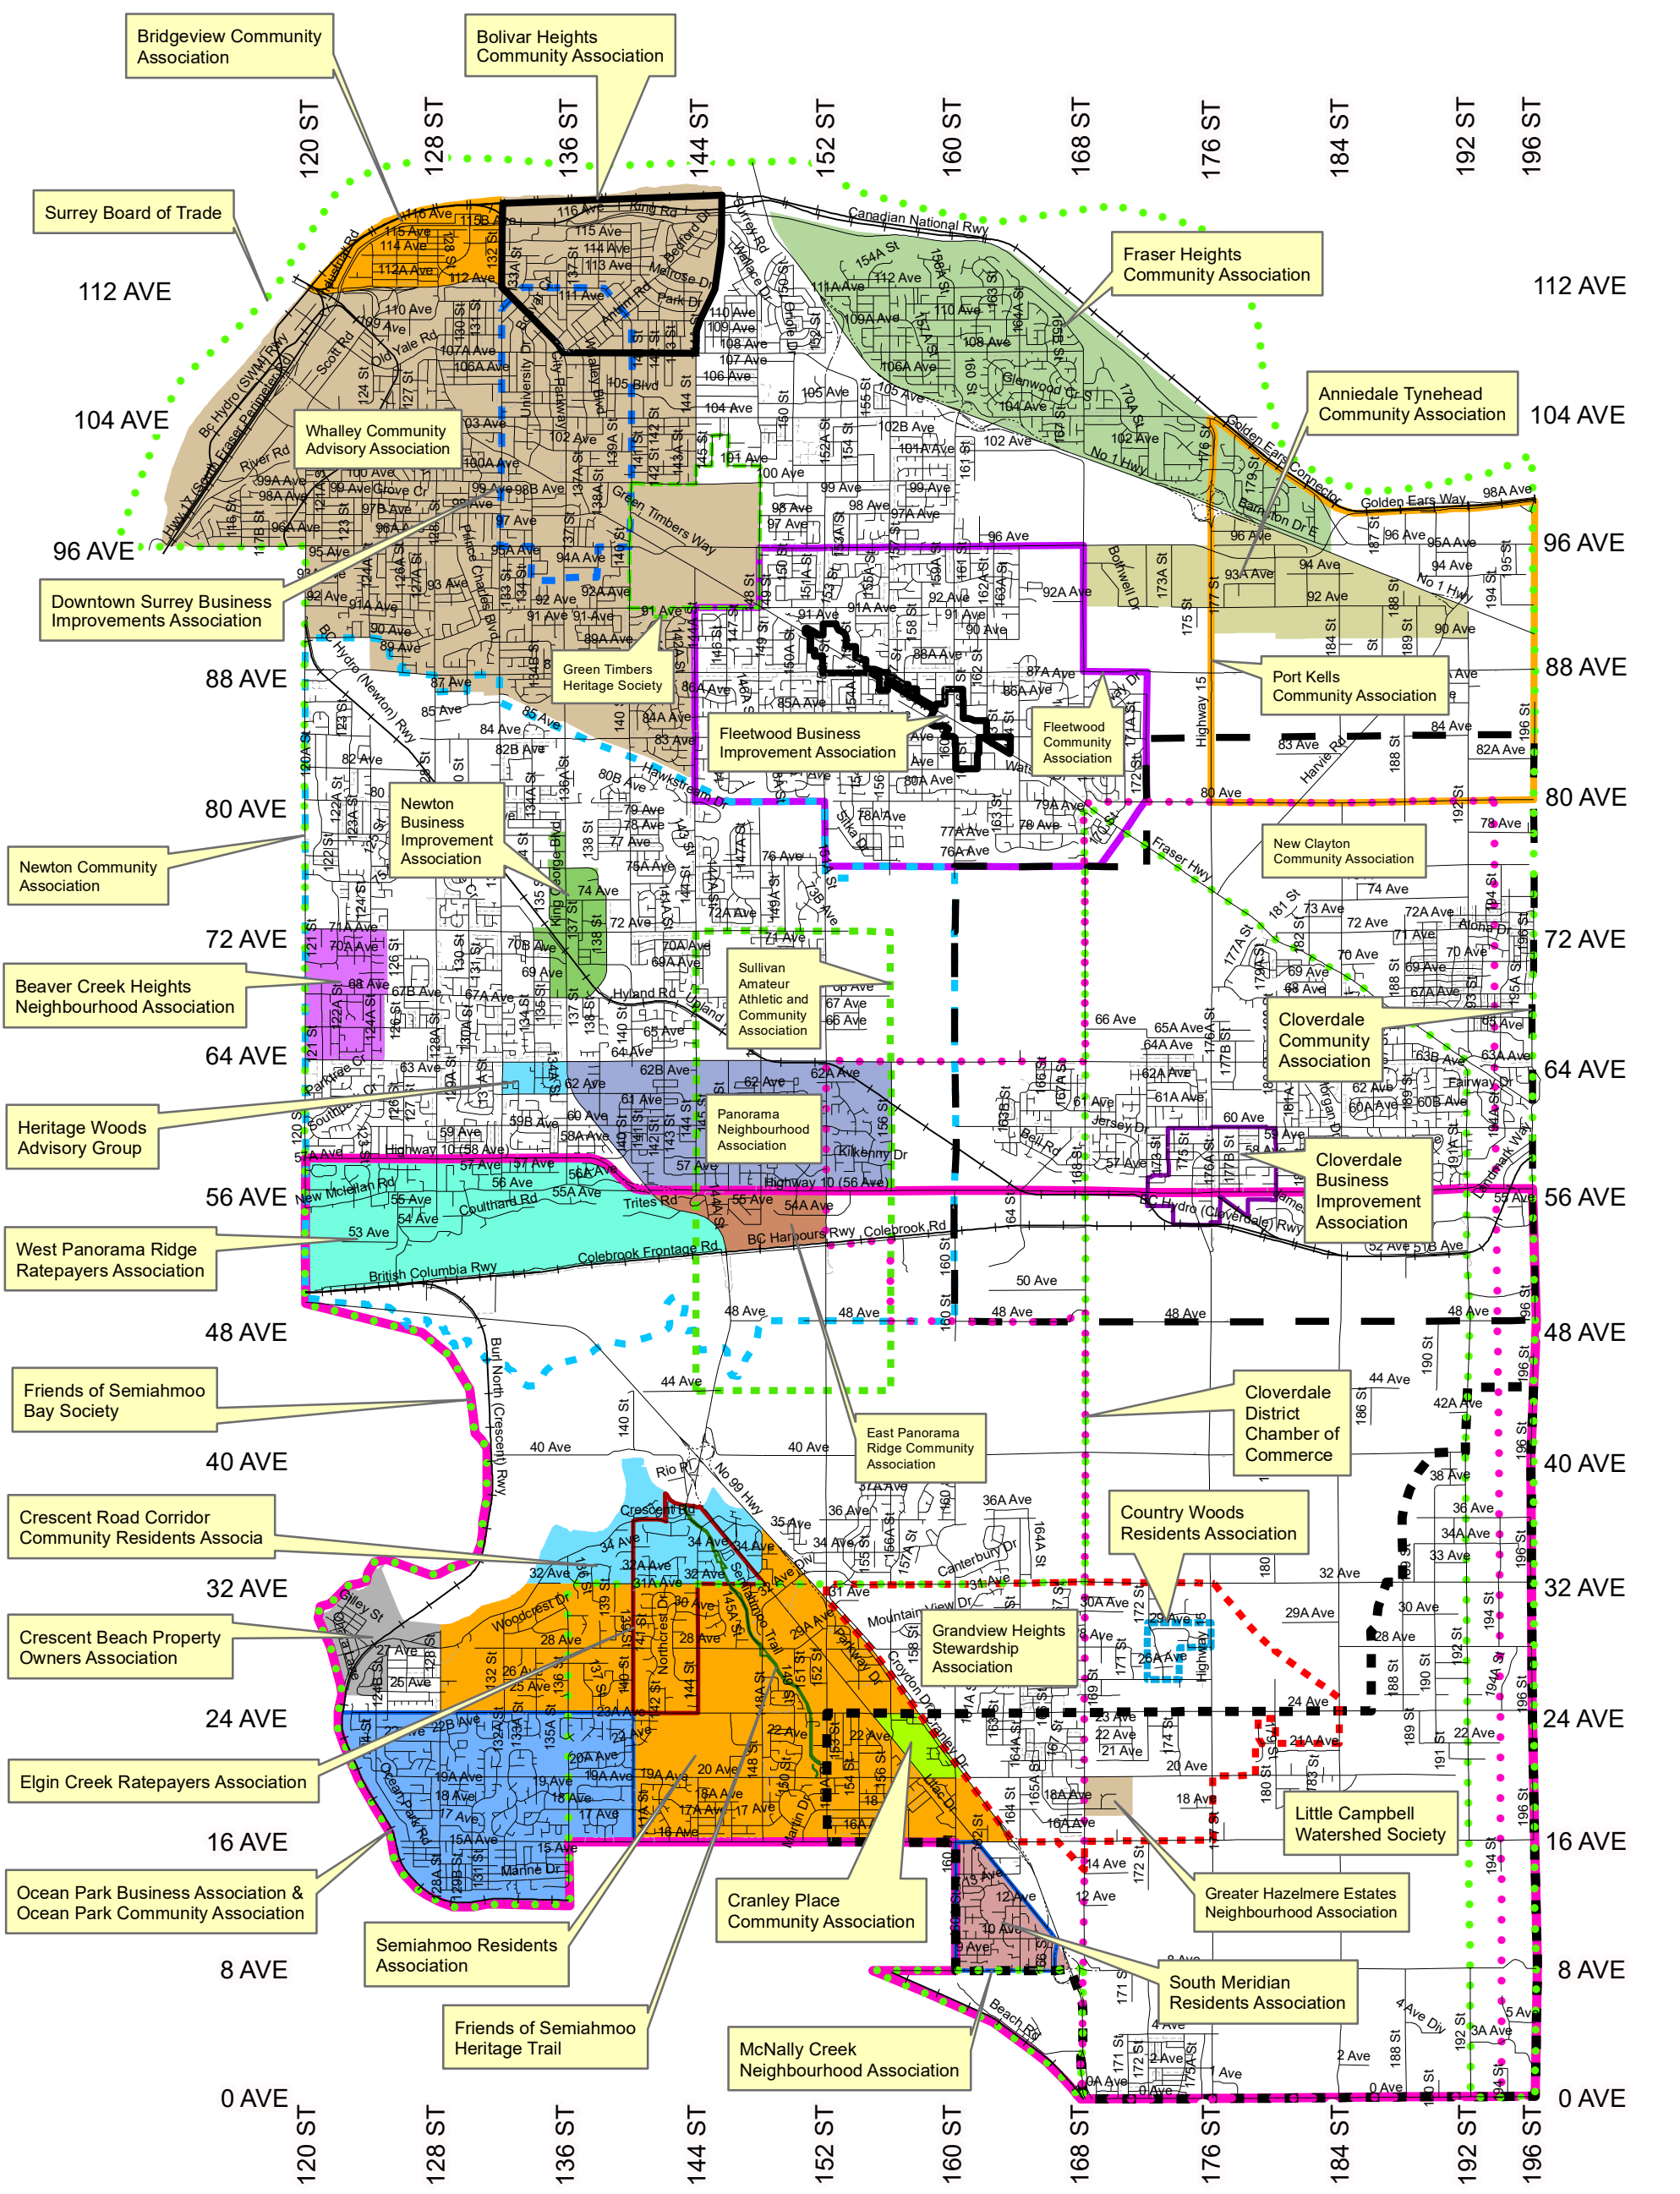

Community Associations

City of Surrey Planning & Development Department

APPLYING FOR NEW COMMUNITY ASSOCIATION:
 Please go to this web site at www.bcregistryservices.gov.bc.ca and register under Societies.

NOTE: Refer to the list for full information of Community Associations. While an effort is made to post only accurate information, the City does not guarantee that the information posted is always current or correct. The City makes no warranties, express or implied as to the fitness of the information for any purpose, or to results obtained by individuals using the information and is not responsible for any action taken in reliance on the information contained herein. To confirm this information, please contact the City of Surrey Planning and Development Department, Long Range Planning & Policy Development Division.