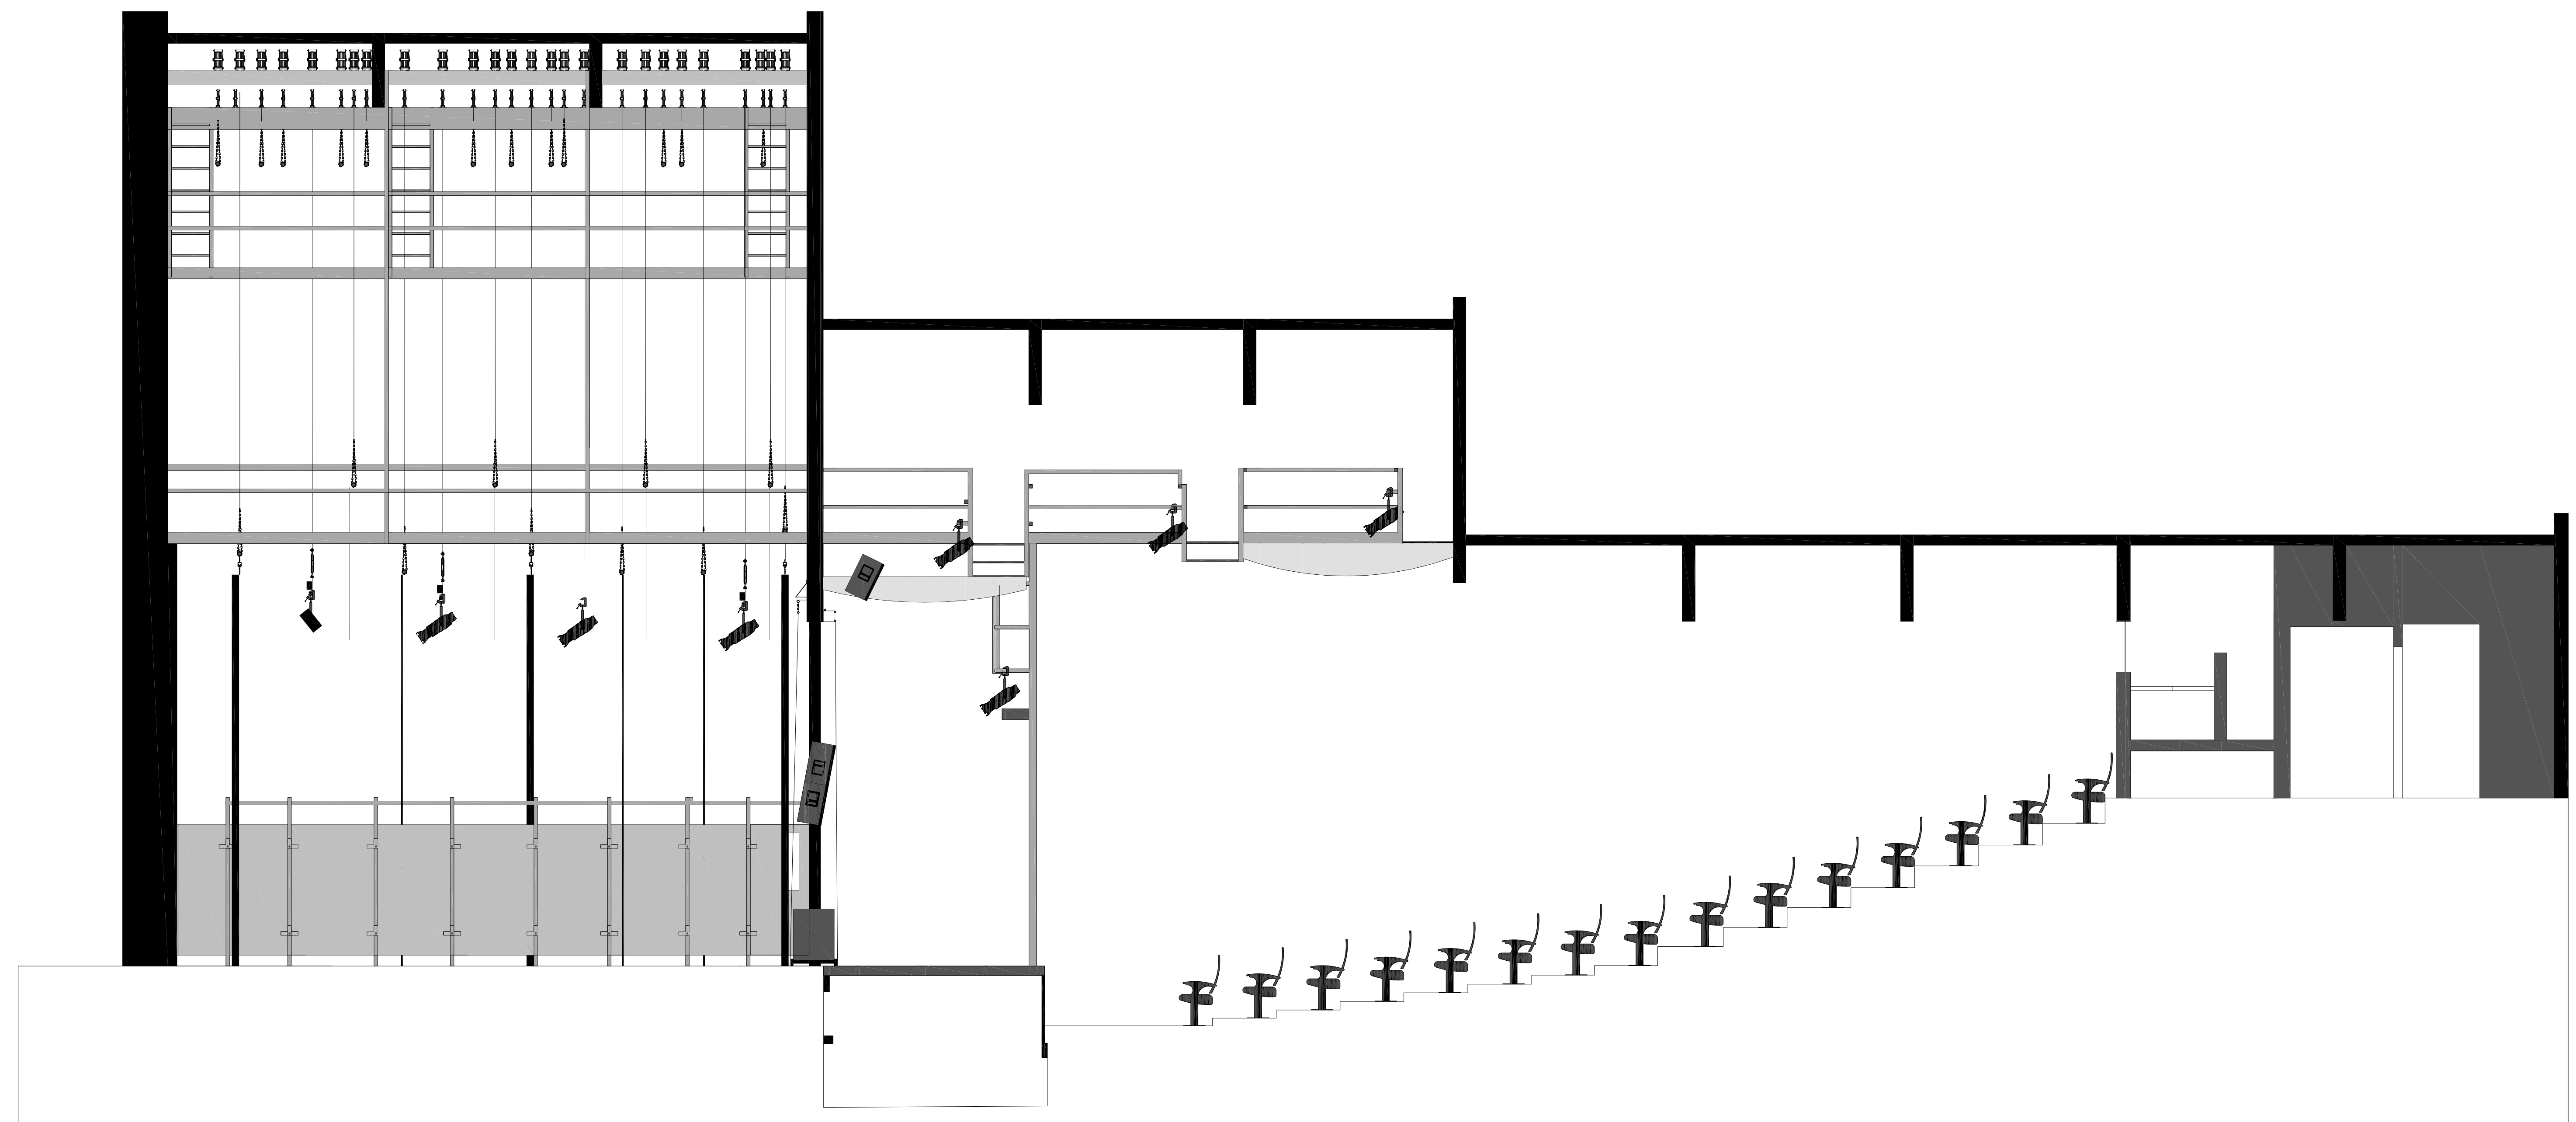

SR

SL

UNLESS OTHERWISE SPECIFIED: DIMENSIONS ARE IN INCHES TOLERANCES ± 0.5"		Surrey Arts Centre Theatre Mainstage Section looking Stage Right		
DRAWN	DB	DATE	13 Nov 2012	REV
CHECKED		SIZE	Arch B	DESCRIPTION
DESIGN		SCALE	1/4" = 1"	2D DRAWING