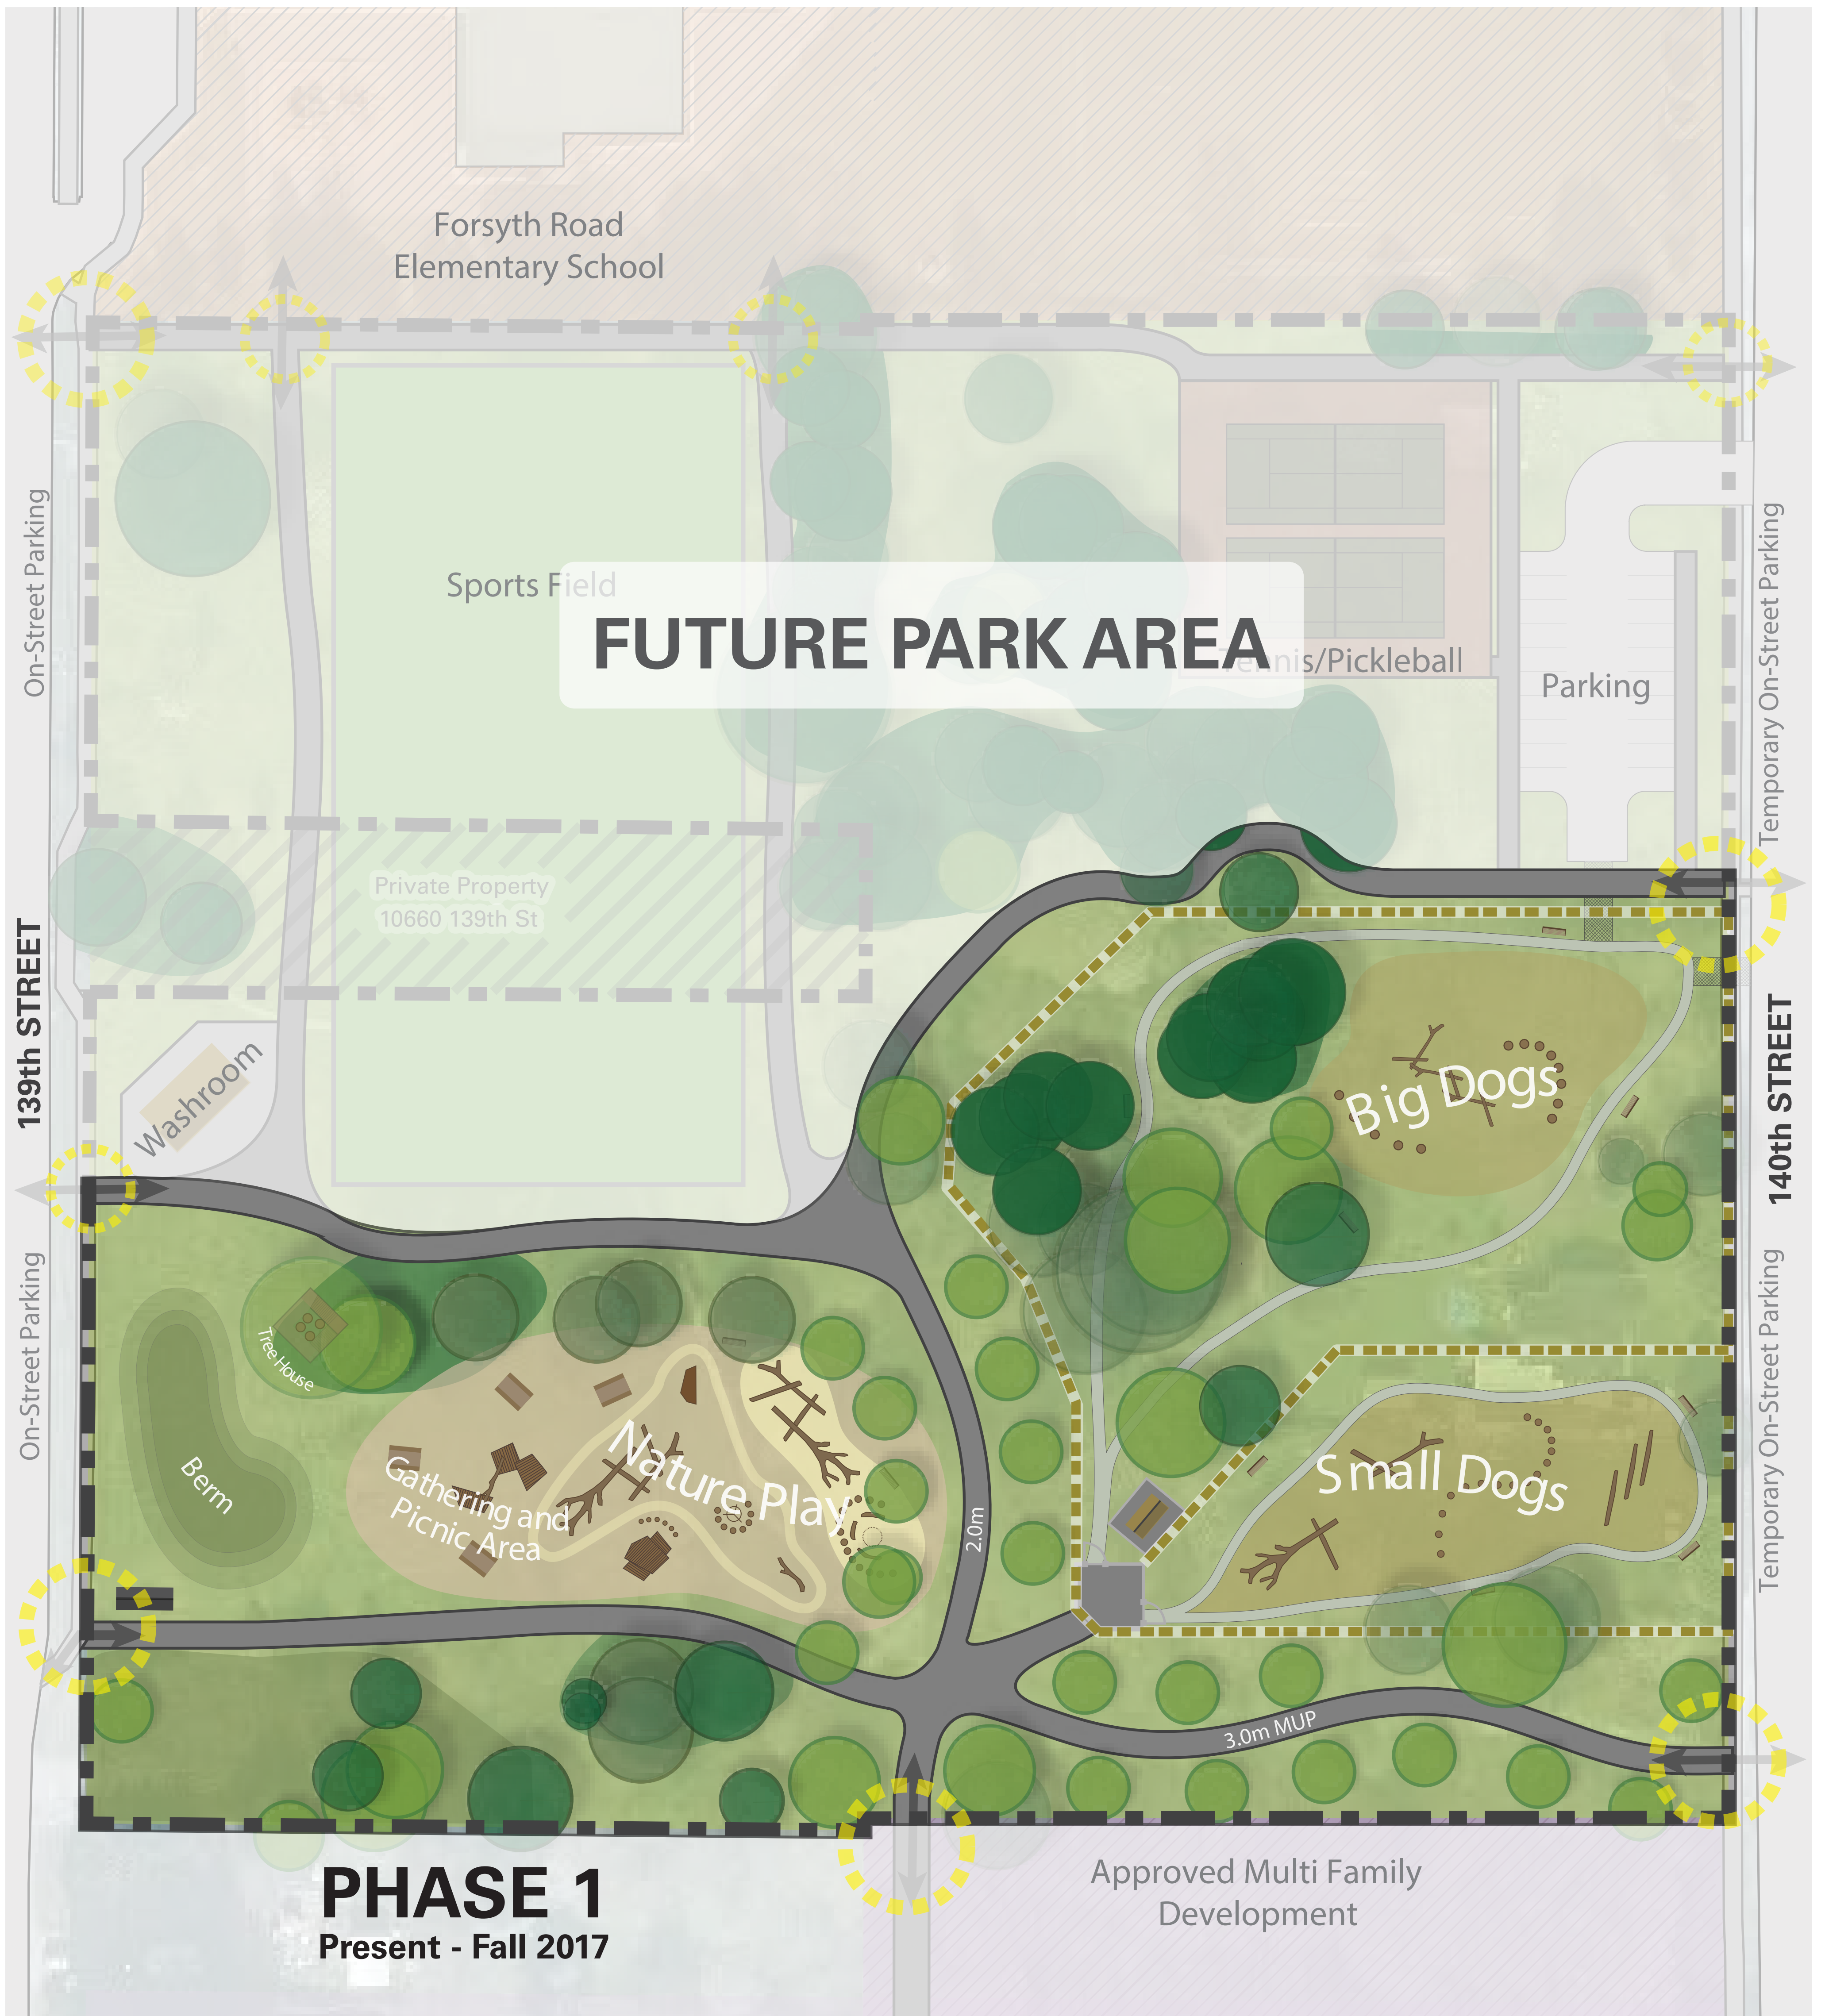

Preliminary Concept Plan for discussion purposes

Forsyth Park will be developed in phases with Phase 1, the southern half of the park, the focus of this project. The remainder of the park will be developed in the future.

This preliminary concept plan shows some potential amenities for Phase 1 such as a nature play area, dog off leash area, temporary parking and pathway network.

PARK 7.9 ACRES