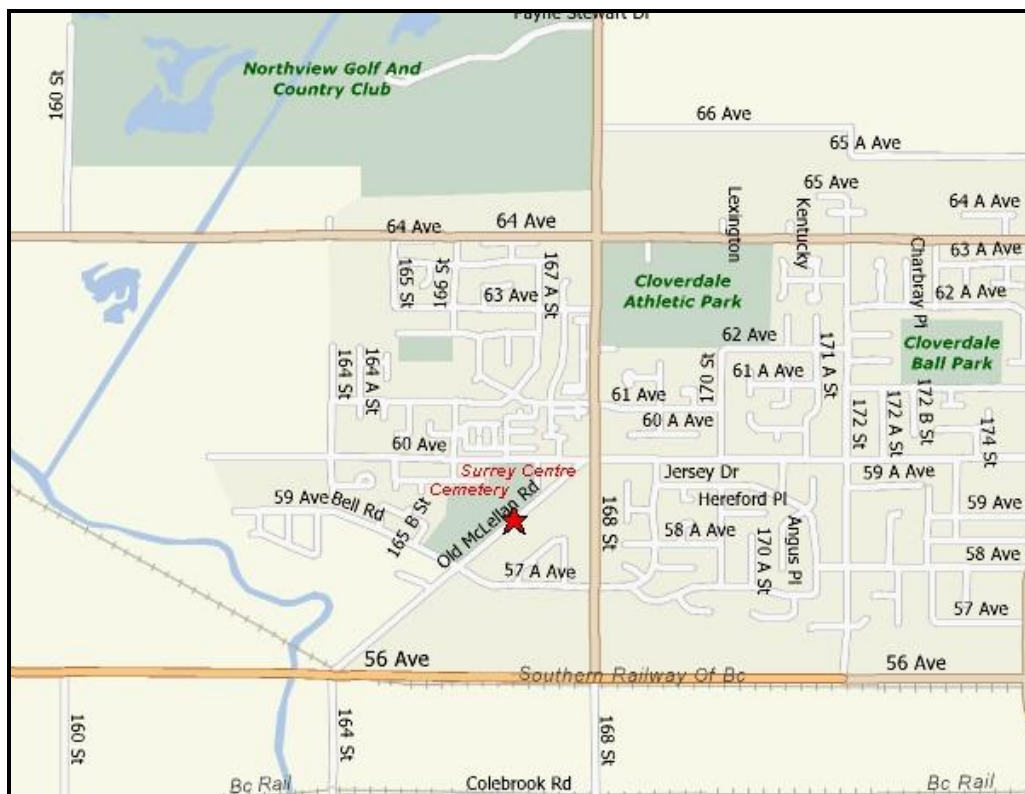

SURREY CENTRE CEMETERY

Location: 16671 Old McLellan Road

Closest Major Intersection: 60th Avenue and 168th Street

Access to Cemetery: From Old McLellan Road, Bell Road and 60th Ave.
Easiest entrance is off 60th Avenue