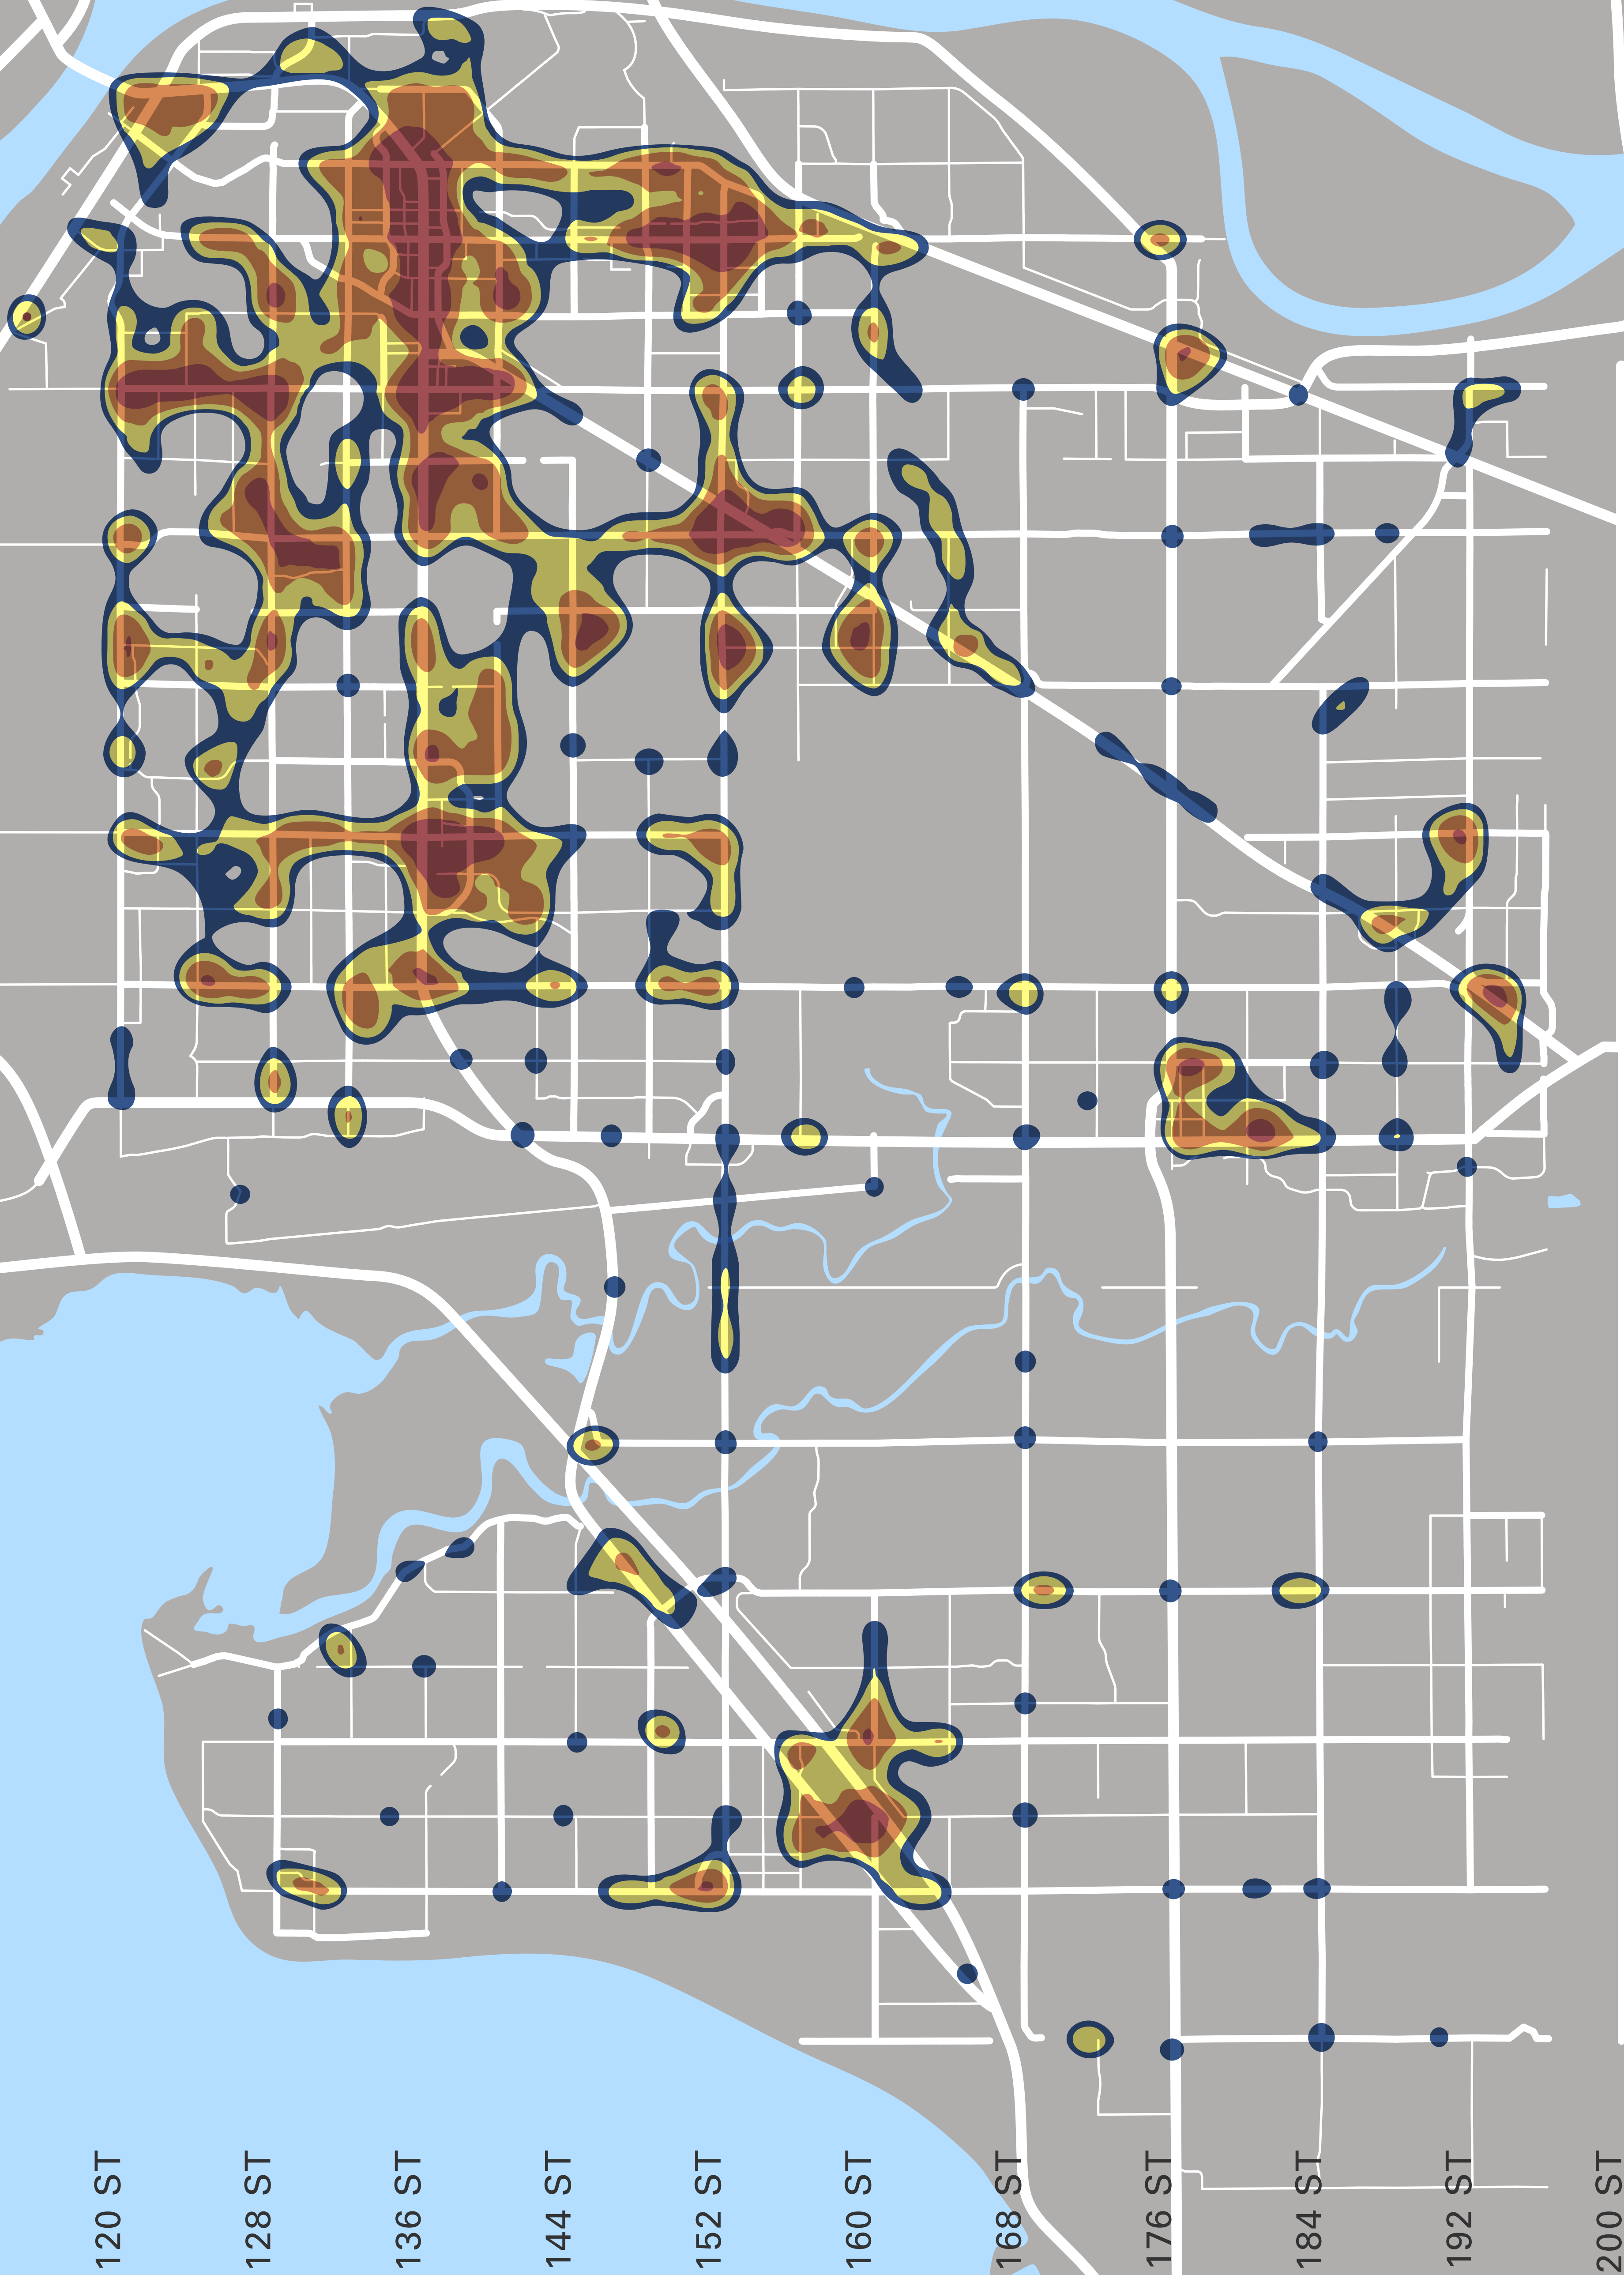

People Killed and Seriously Injured

Traffic Accident System
2012–2016

112 AVE
104 AVE
96 AVE
88 AVE
80 AVE
72 AVE
64 AVE
56 AVE
48 AVE
40 AVE
32 AVE
24 AVE
16 AVE
8 AVE

120 ST
128 ST
136 ST
144 ST
152 ST
160 ST
168 ST
176 ST
184 ST
192 ST
200 ST