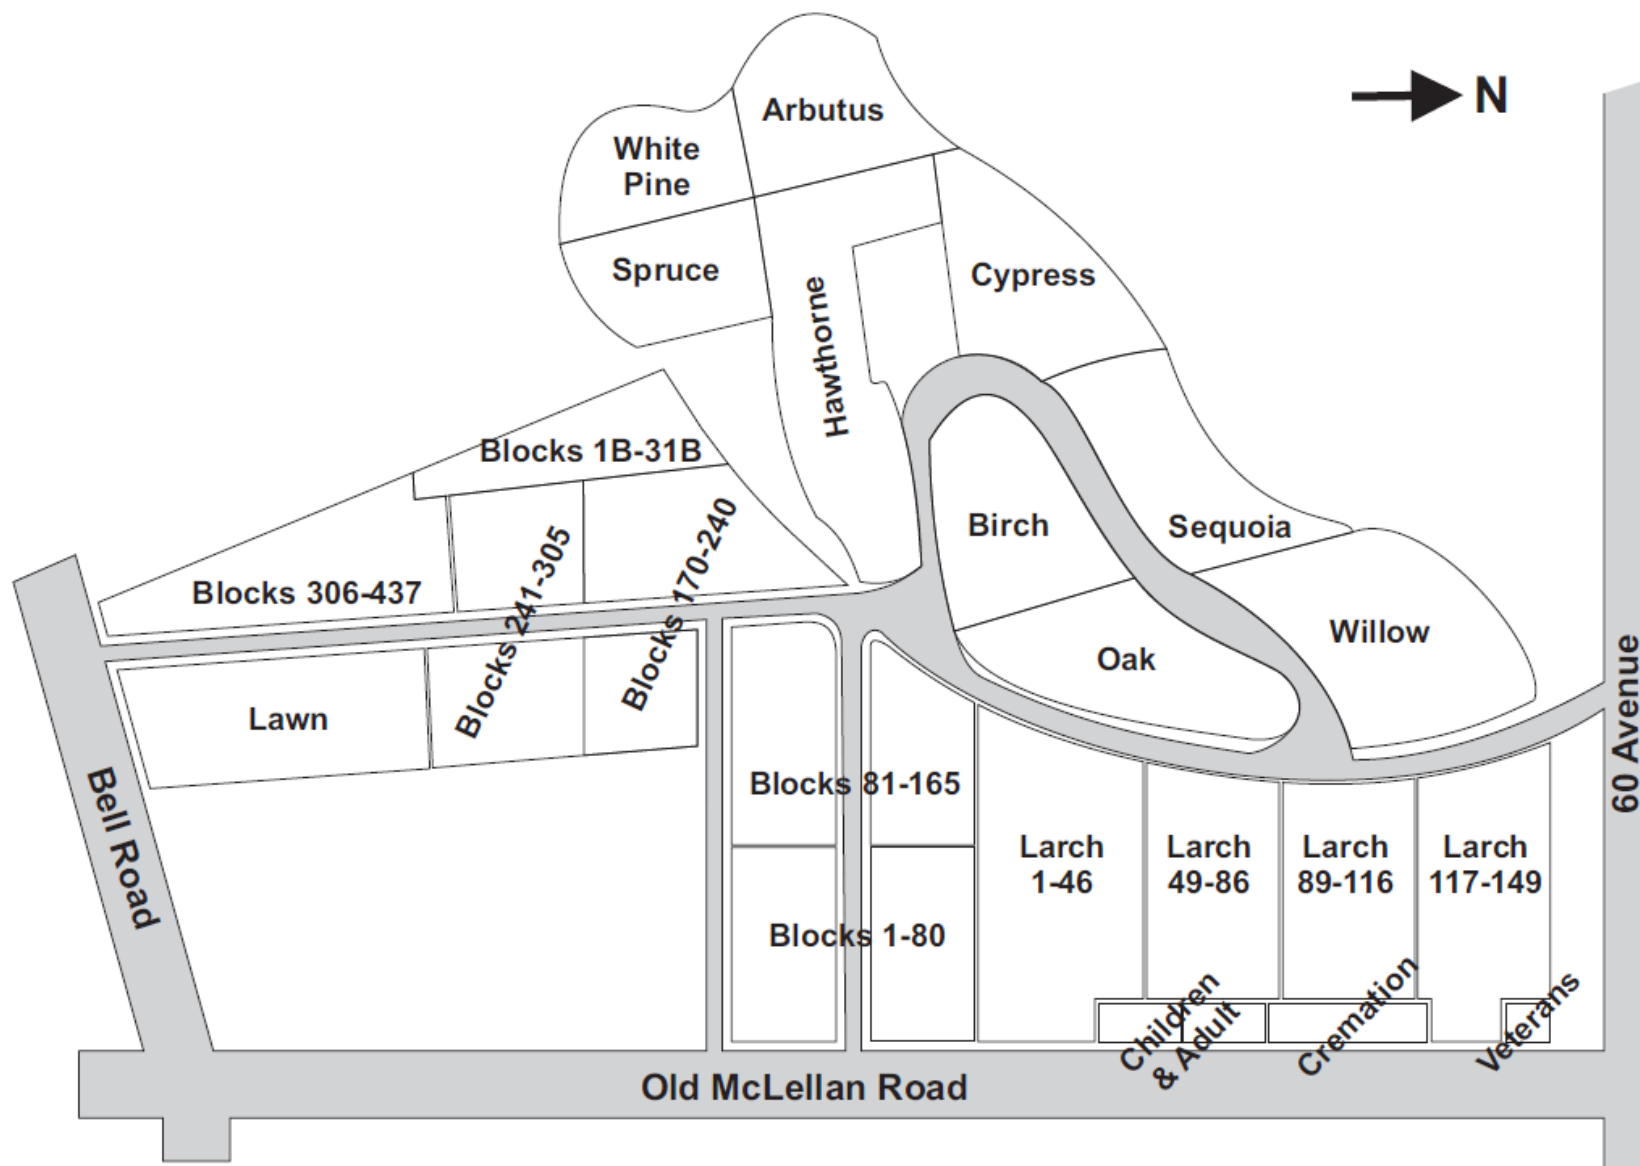

Surrey Centre Cemetery

16671 Old McLellan Road, Surrey, BC

CITY OF SURREY – CEMETERY SERVICES

Office: 14850 – 28 Avenue, Surrey BC

Mailing: 2336 – 166 Street, Surrey BC V3Z 0W2

T 604.598.5770 F 604.598.5880 cemeteryinfo@surrey.ca www.surrey.ca/cemeteries