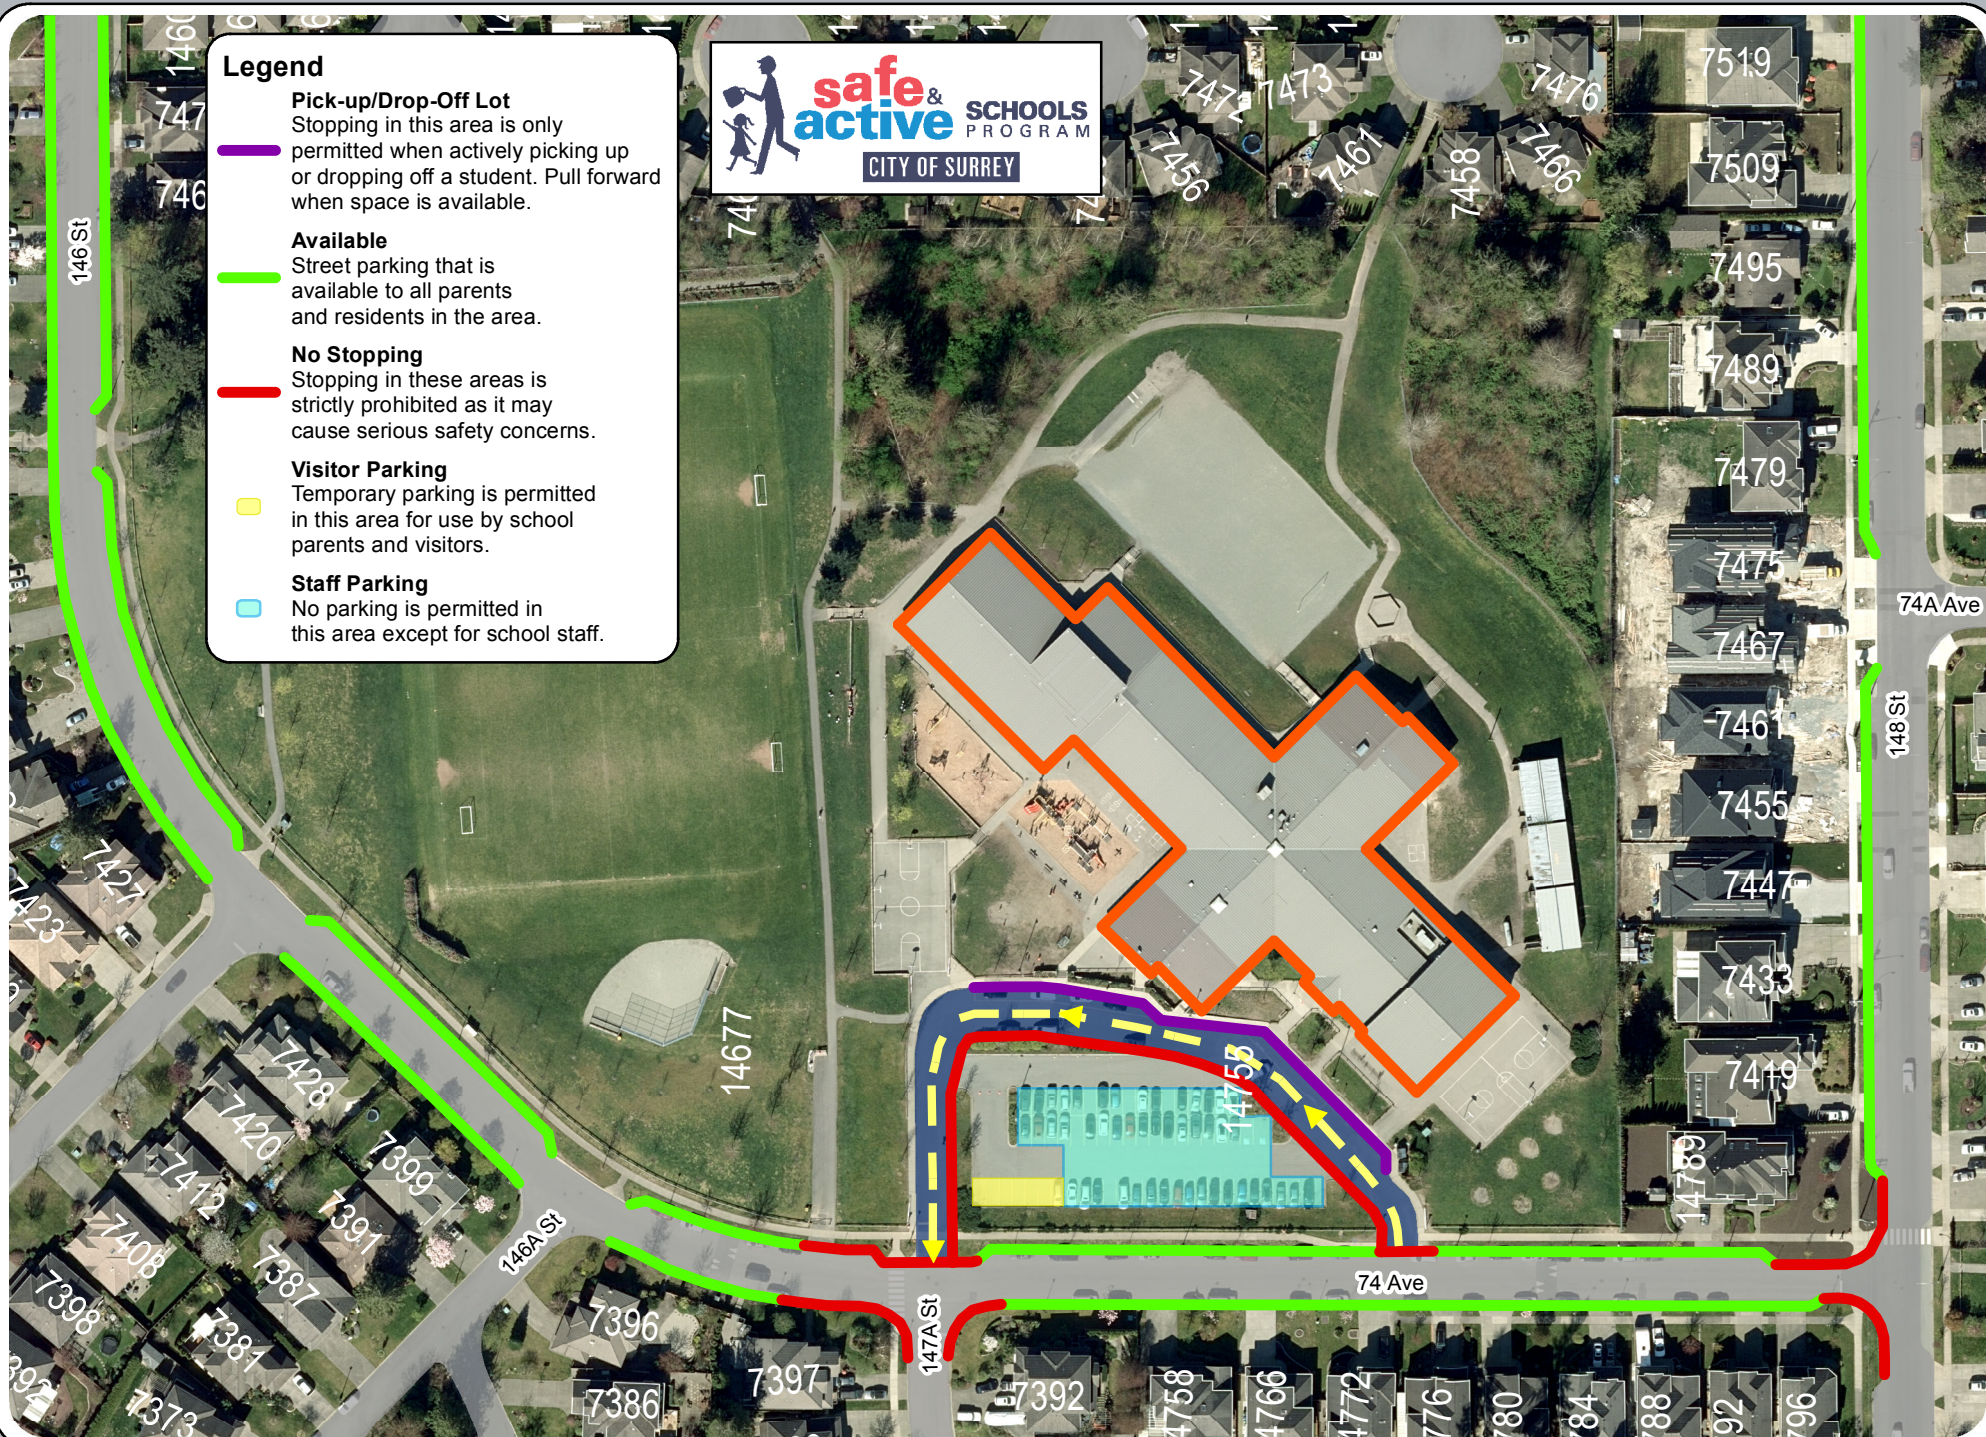

- Legend**
- Pick-up/Drop-Off Lot**
Stopping in this area is only permitted when actively picking up or dropping off a student. Pull forward when space is available.
 - Available**
Street parking that is available to all parents and residents in the area.
 - No Stopping**
Stopping in these areas is strictly prohibited as it may cause serious safety concerns.
 - Visitor Parking**
Temporary parking is permitted in this area for use by school parents and visitors.
 - Staff Parking**
No parking is permitted in this area except for school staff.

Chimney Hill Elementary School

Date of Aerial Photograph: March 30, 2016

The data provided is compiled from various sources and IS NOT warranted as to its accuracy or sufficiency by the City of Surrey. This information is provided for information and convenience purposes only. Lot sizes, legal descriptions and encumbrances must be confirmed at the Land Title Office.