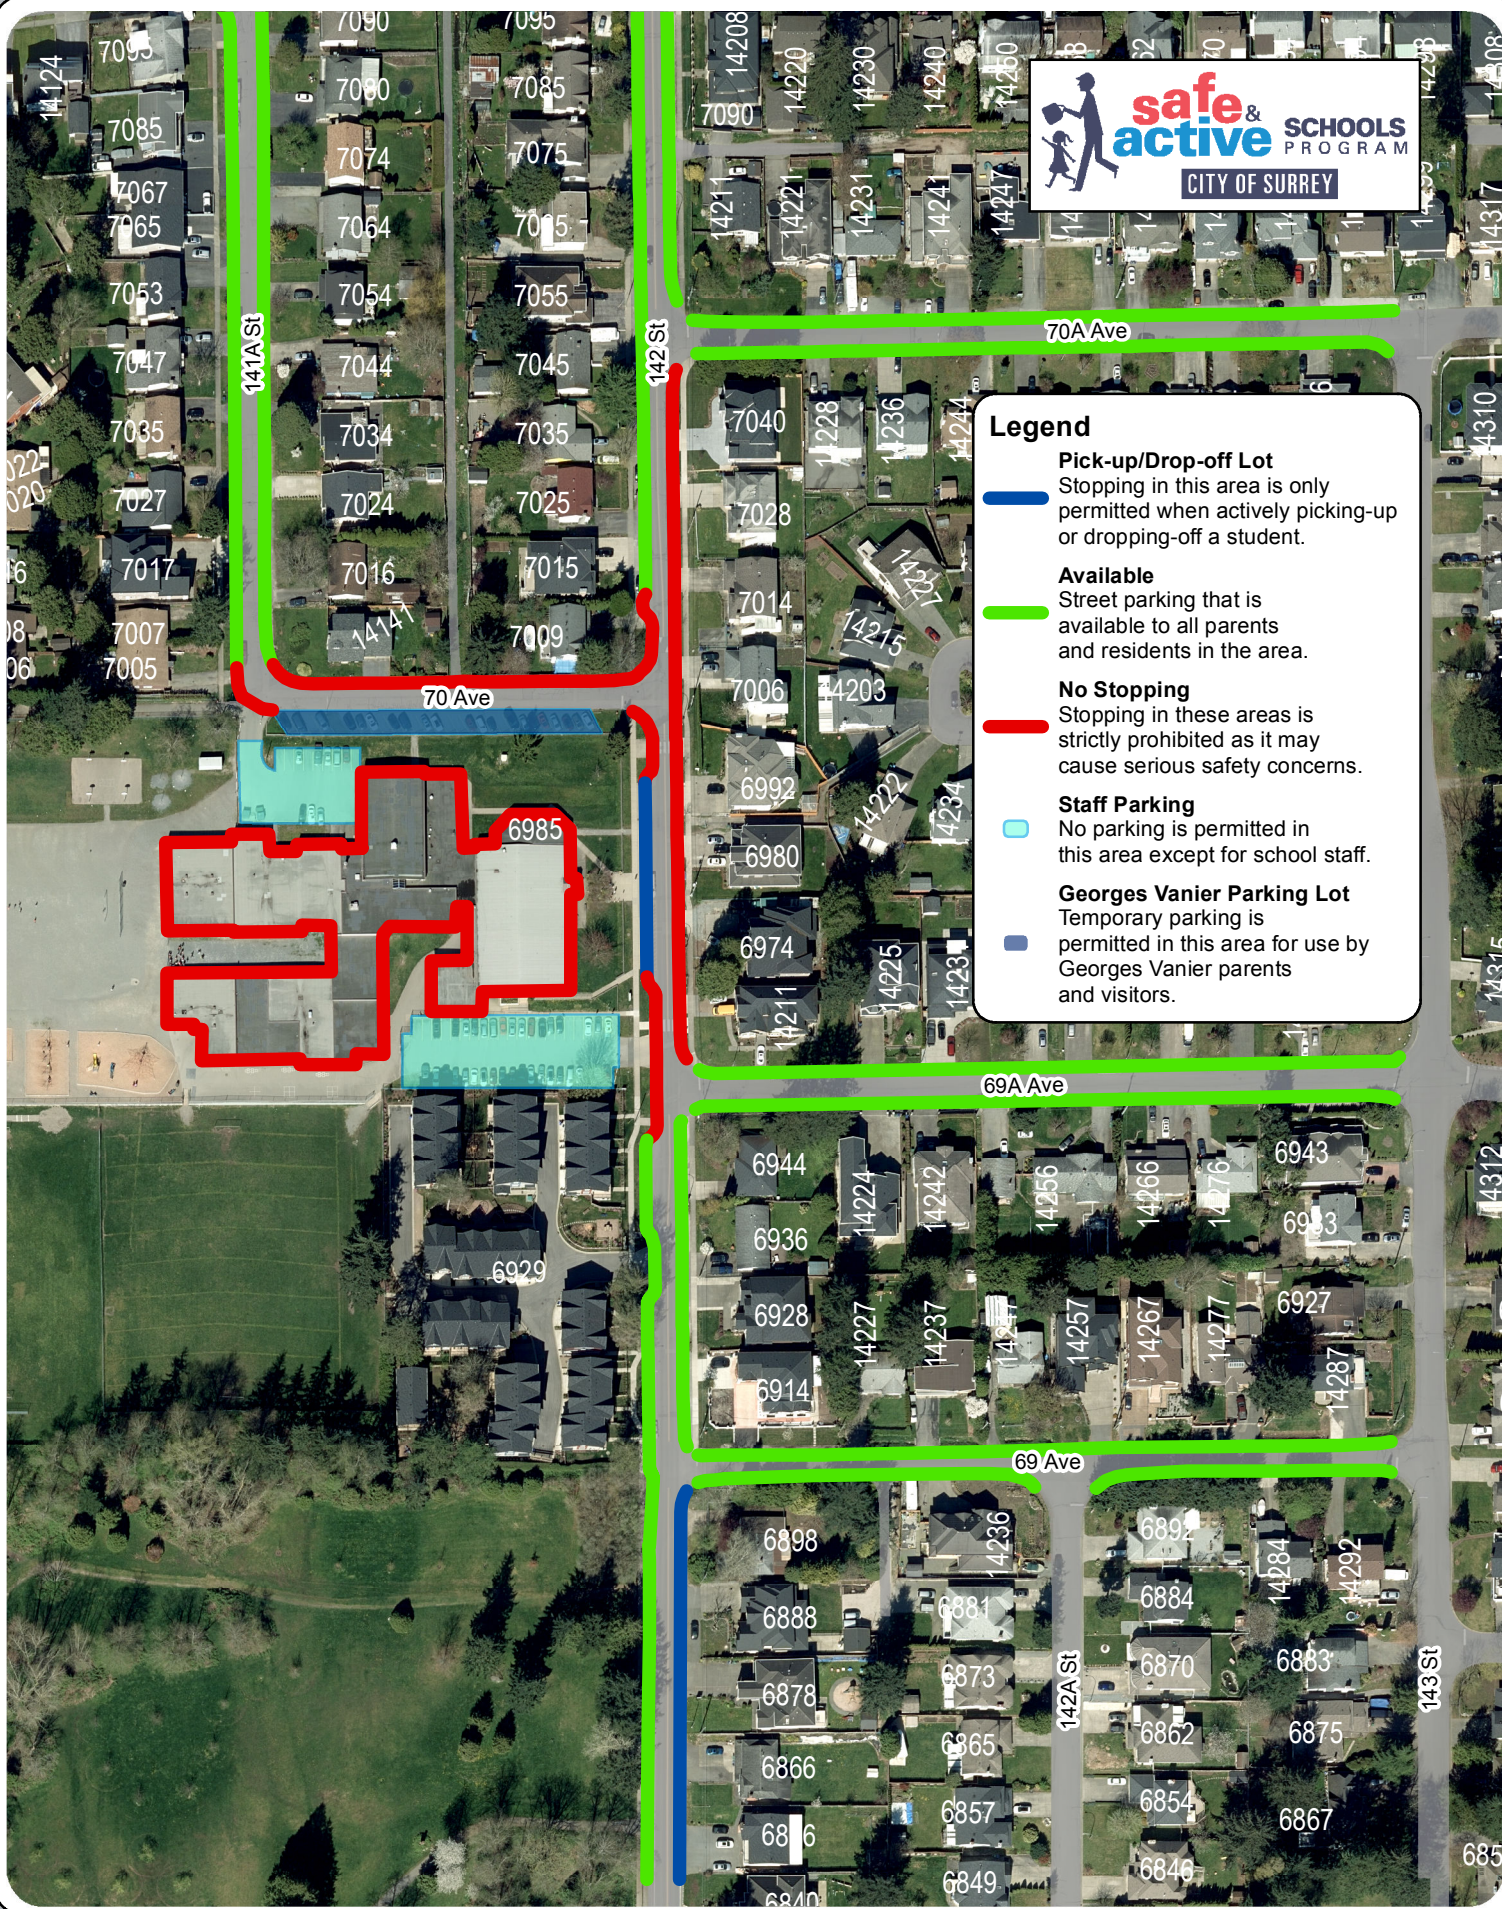

**Legend**

- Pick-up/Drop-off Lot**  
Stopping in this area is only permitted when actively picking-up or dropping-off a student.
- Available**  
Street parking that is available to all parents and residents in the area.
- No Stopping**  
Stopping in these areas is strictly prohibited as it may cause serious safety concerns.
- Staff Parking**  
No parking is permitted in this area except for school staff.
- Georges Vanier Parking Lot**  
Temporary parking is permitted in this area for use by Georges Vanier parents and visitors.

# Georges Vanier Elementary

The data provided is compiled from various sources and IS NOT warranted as to its accuracy or sufficiency by the City of Surrey. This information is provided for information and convenience purposes only. Lot sizes, legal descriptions and encumbrances must be confirmed at the Land Title Office.