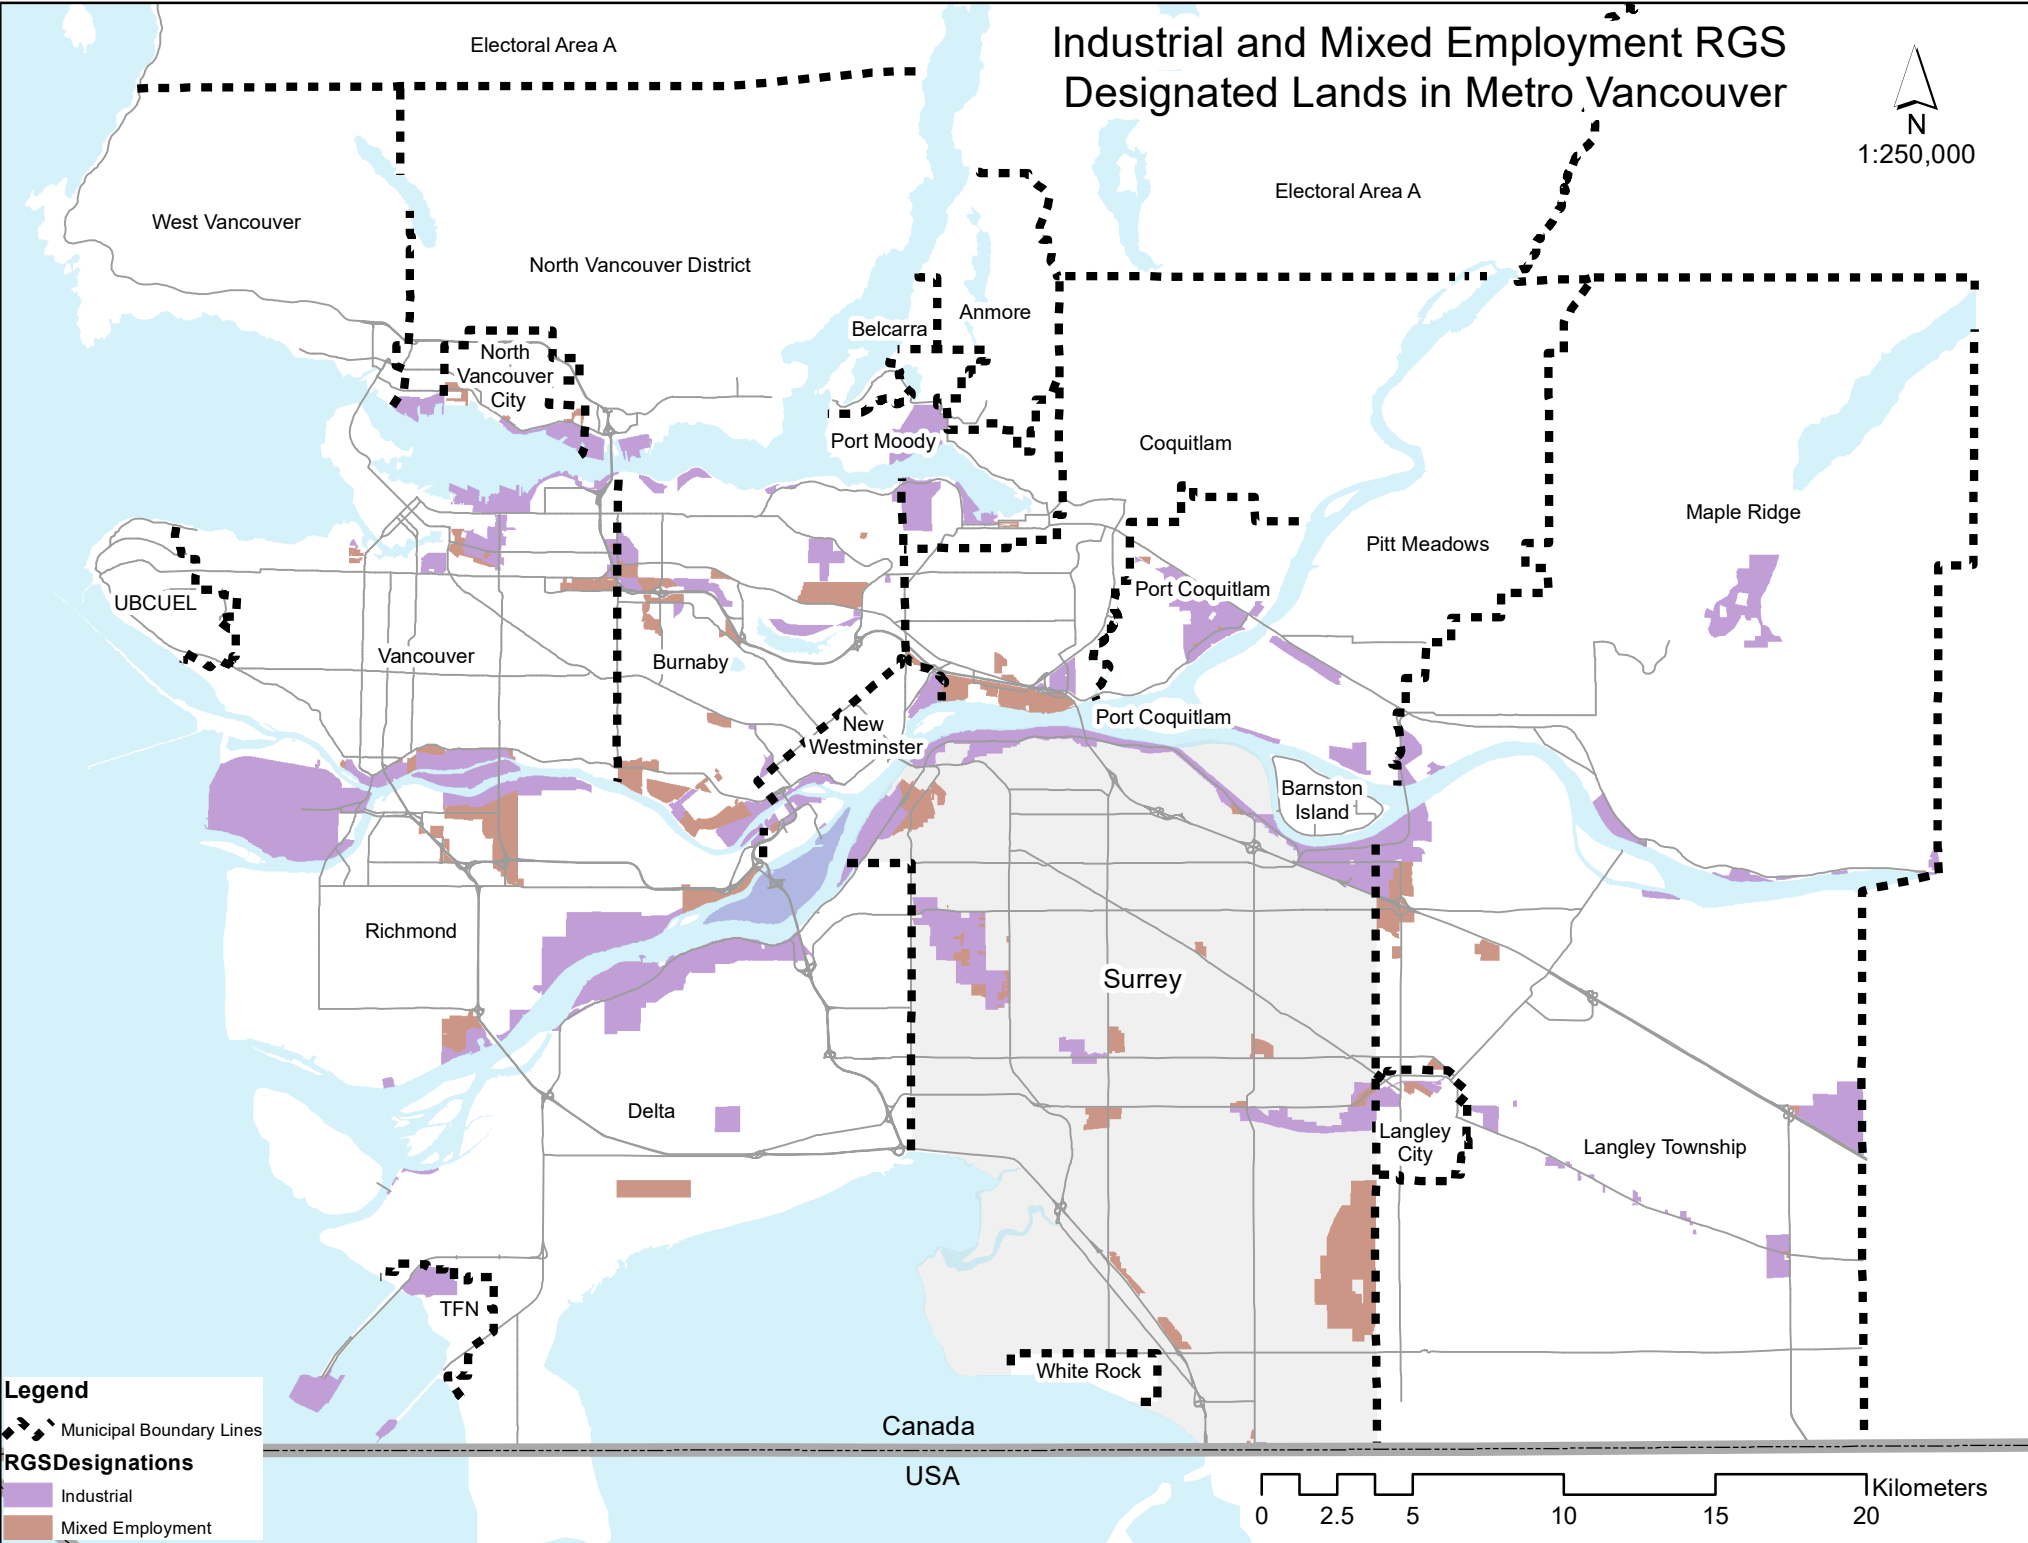

Industrial and Mixed Employment RGS Designated Lands in Metro Vancouver

N
1:250,000

Legend

- Municipal Boundary Lines
- RGS Designations**
- Industrial
- Mixed Employment