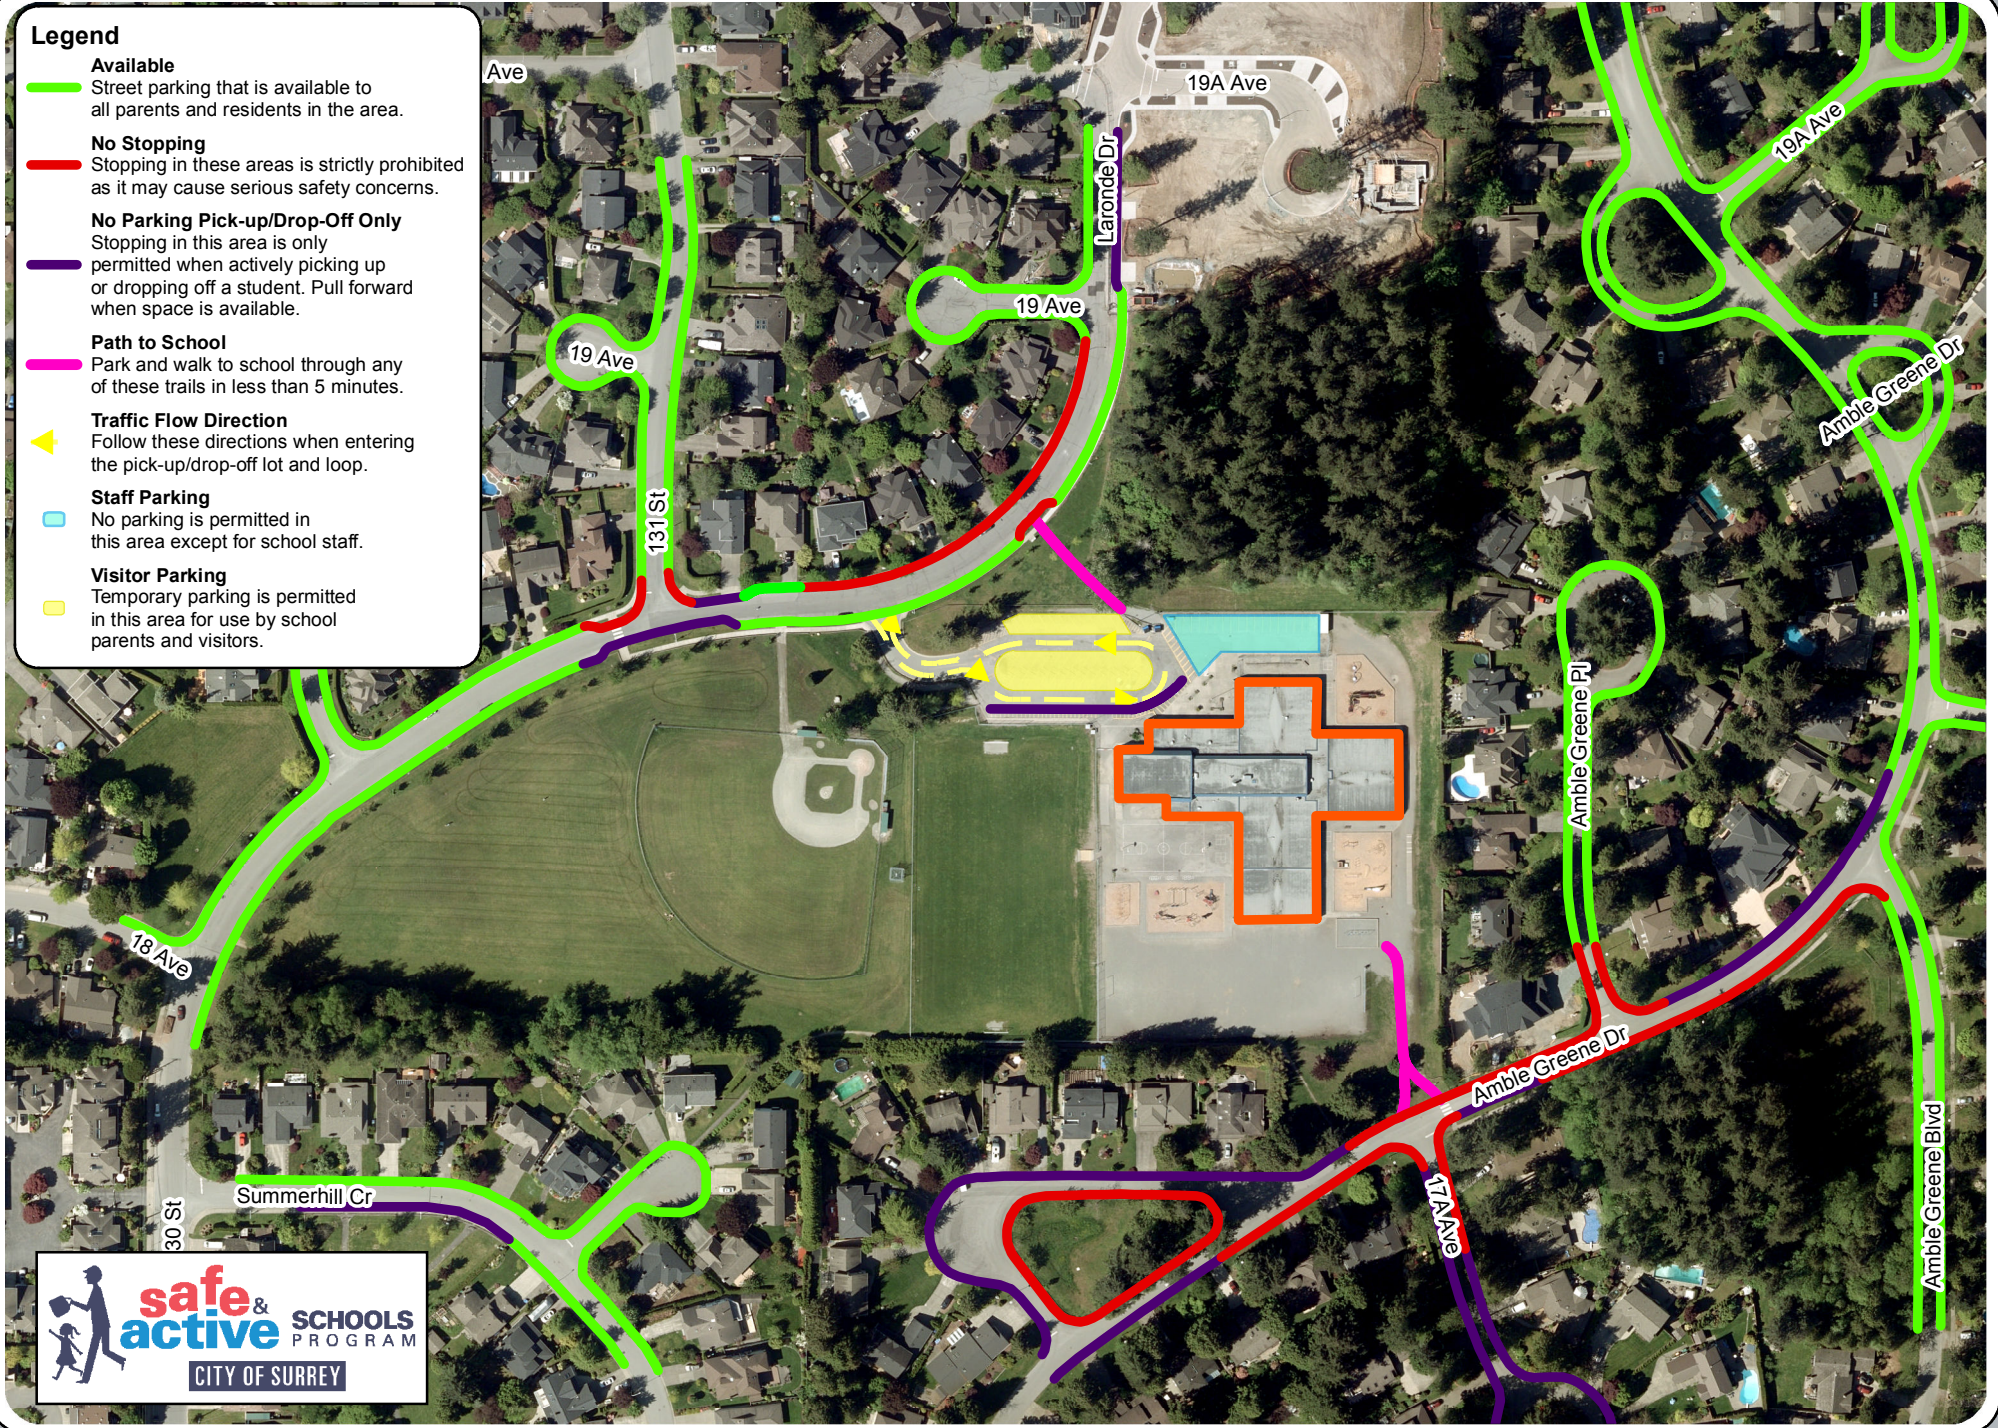

Legend

- Available**
Street parking that is available to all parents and residents in the area.
- No Stopping**
Stopping in these areas is strictly prohibited as it may cause serious safety concerns.
- No Parking Pick-up/Drop-Off Only**
Stopping in this area is only permitted when actively picking up or dropping off a student. Pull forward when space is available.
- Path to School**
Park and walk to school through any of these trails in less than 5 minutes.
- Traffic Flow Direction**
Follow these directions when entering the pick-up/drop-off lot and loop.
- Staff Parking**
No parking is permitted in this area except for school staff.
- Visitor Parking**
Temporary parking is permitted in this area for use by school parents and visitors.

Laronde Elementary School

The data provided is compiled from various sources and IS NOT warranted as to its accuracy or sufficiency by the City of Surrey. This information is provided for information and convenience purposes only. Lot sizes, legal descriptions and encumbrances must be confirmed at the Land Title Office.

Date of Aerial Photograph: March 30, 2016