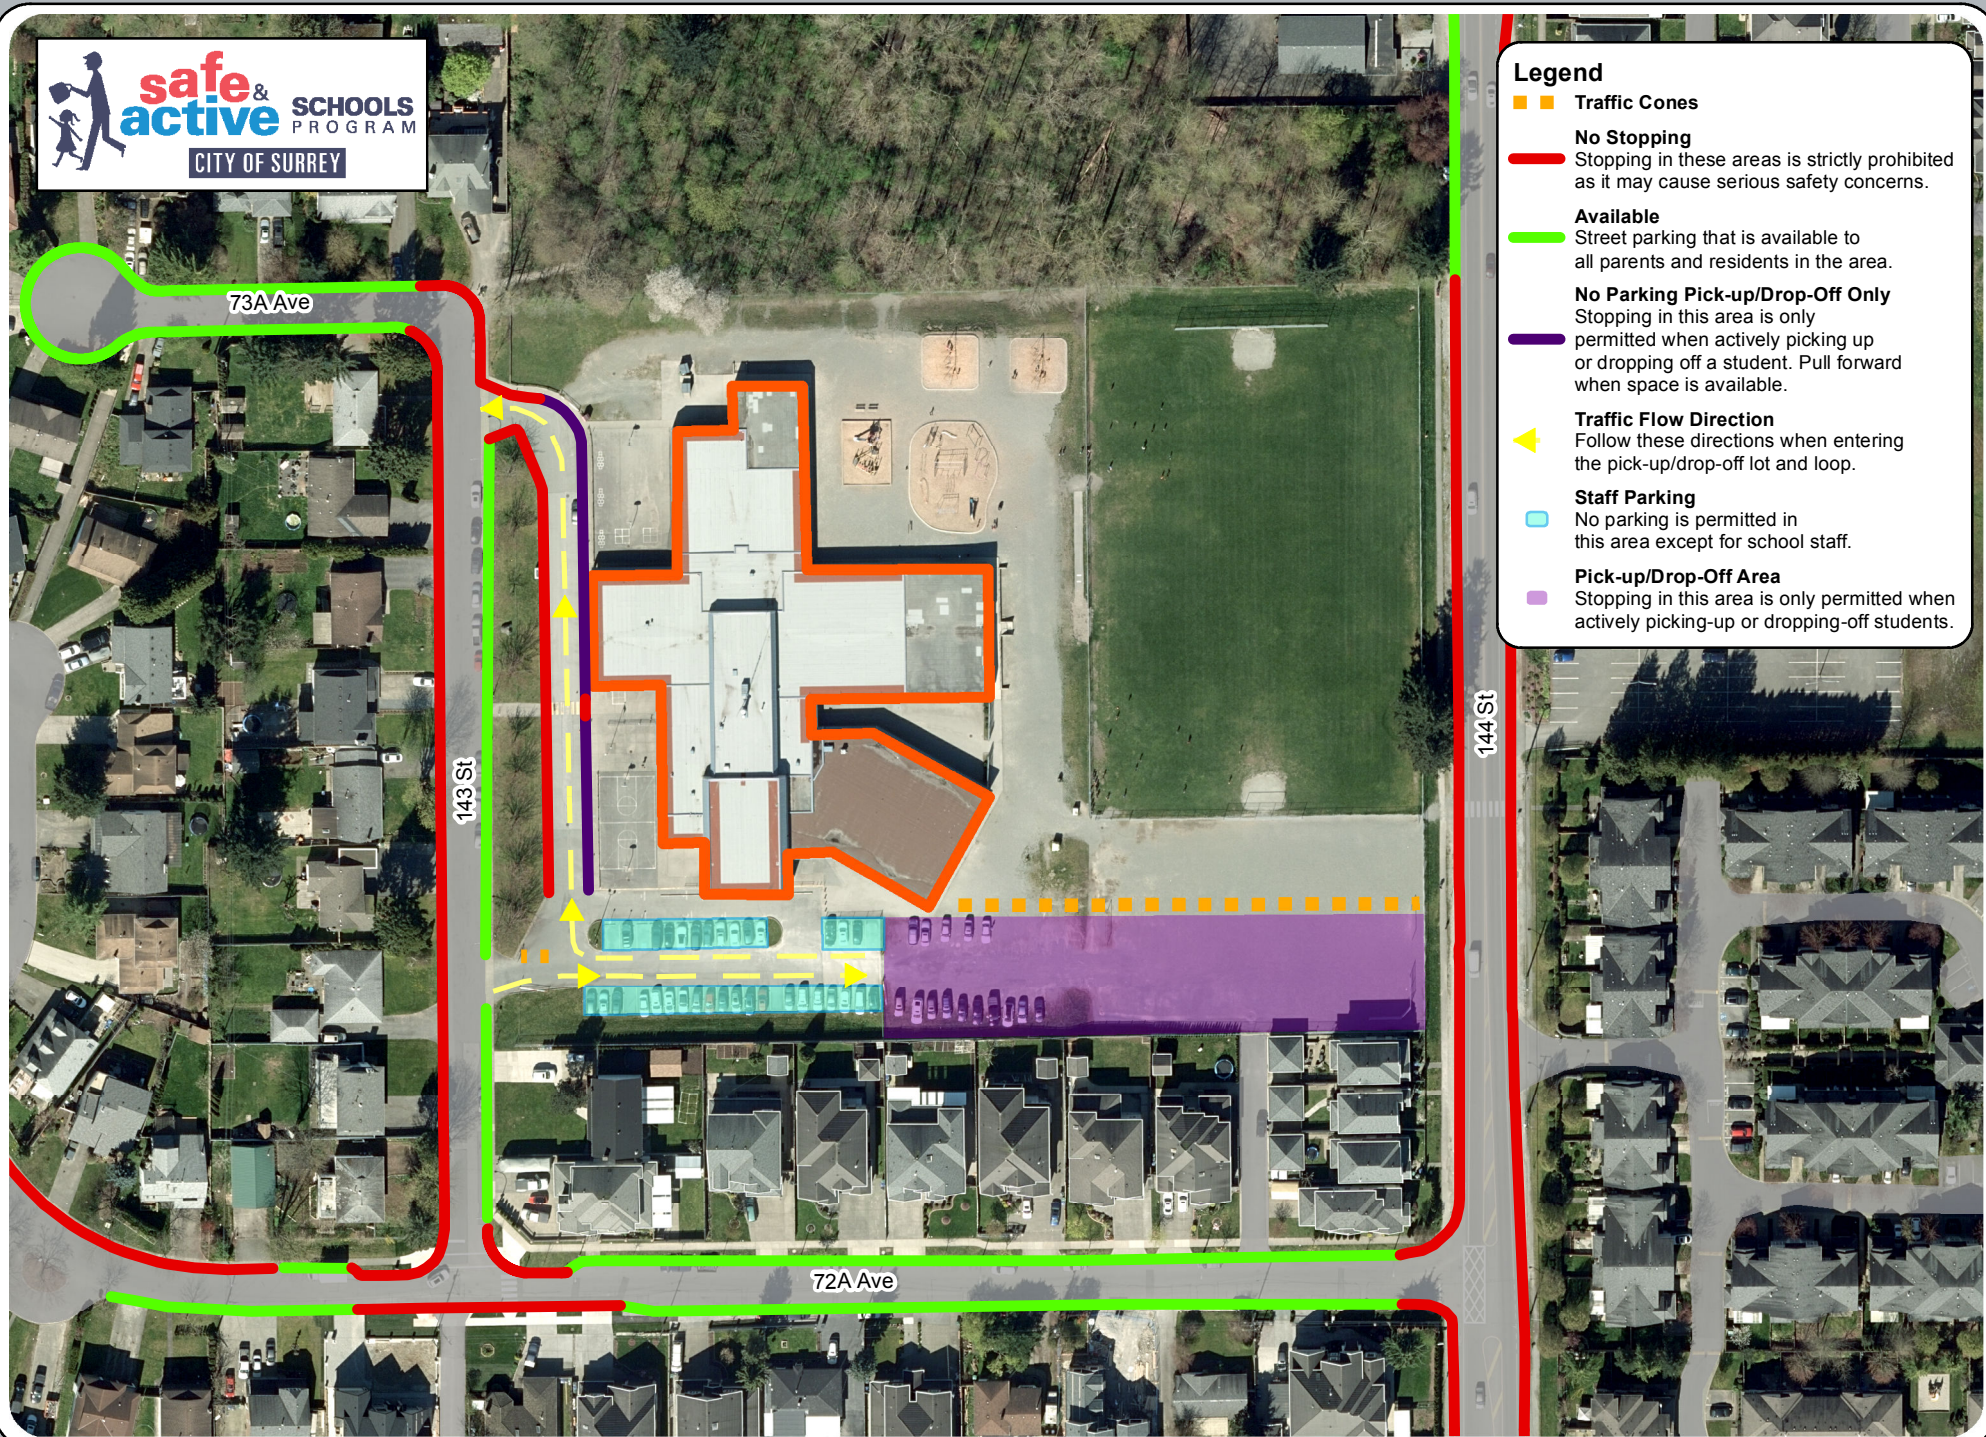

**Legend**

- **Traffic Cones**
- **No Stopping**  
Stopping in these areas is strictly prohibited as it may cause serious safety concerns.
- **Available**  
Street parking that is available to all parents and residents in the area.
- **No Parking Pick-up/Drop-Off Only**  
Stopping in this area is only permitted when actively picking up or dropping off a student. Pull forward when space is available.
- ▶ **Traffic Flow Direction**  
Follow these directions when entering the pick-up/drop-off lot and loop.
- **Staff Parking**  
No parking is permitted in this area except for school staff.
- **Pick-up/Drop-Off Area**  
Stopping in this area is only permitted when actively picking-up or dropping-off students.

**M.B. Sanford Elementary**

The data provided is compiled from various sources and IS NOT warranted as to its accuracy or sufficiency by the City of Surrey. This information is provided for information and convenience purposes only. Lot sizes, legal descriptions and encumbrances must be confirmed at the Land Title Office.

Date of Aerial Photograph: March 30, 2016