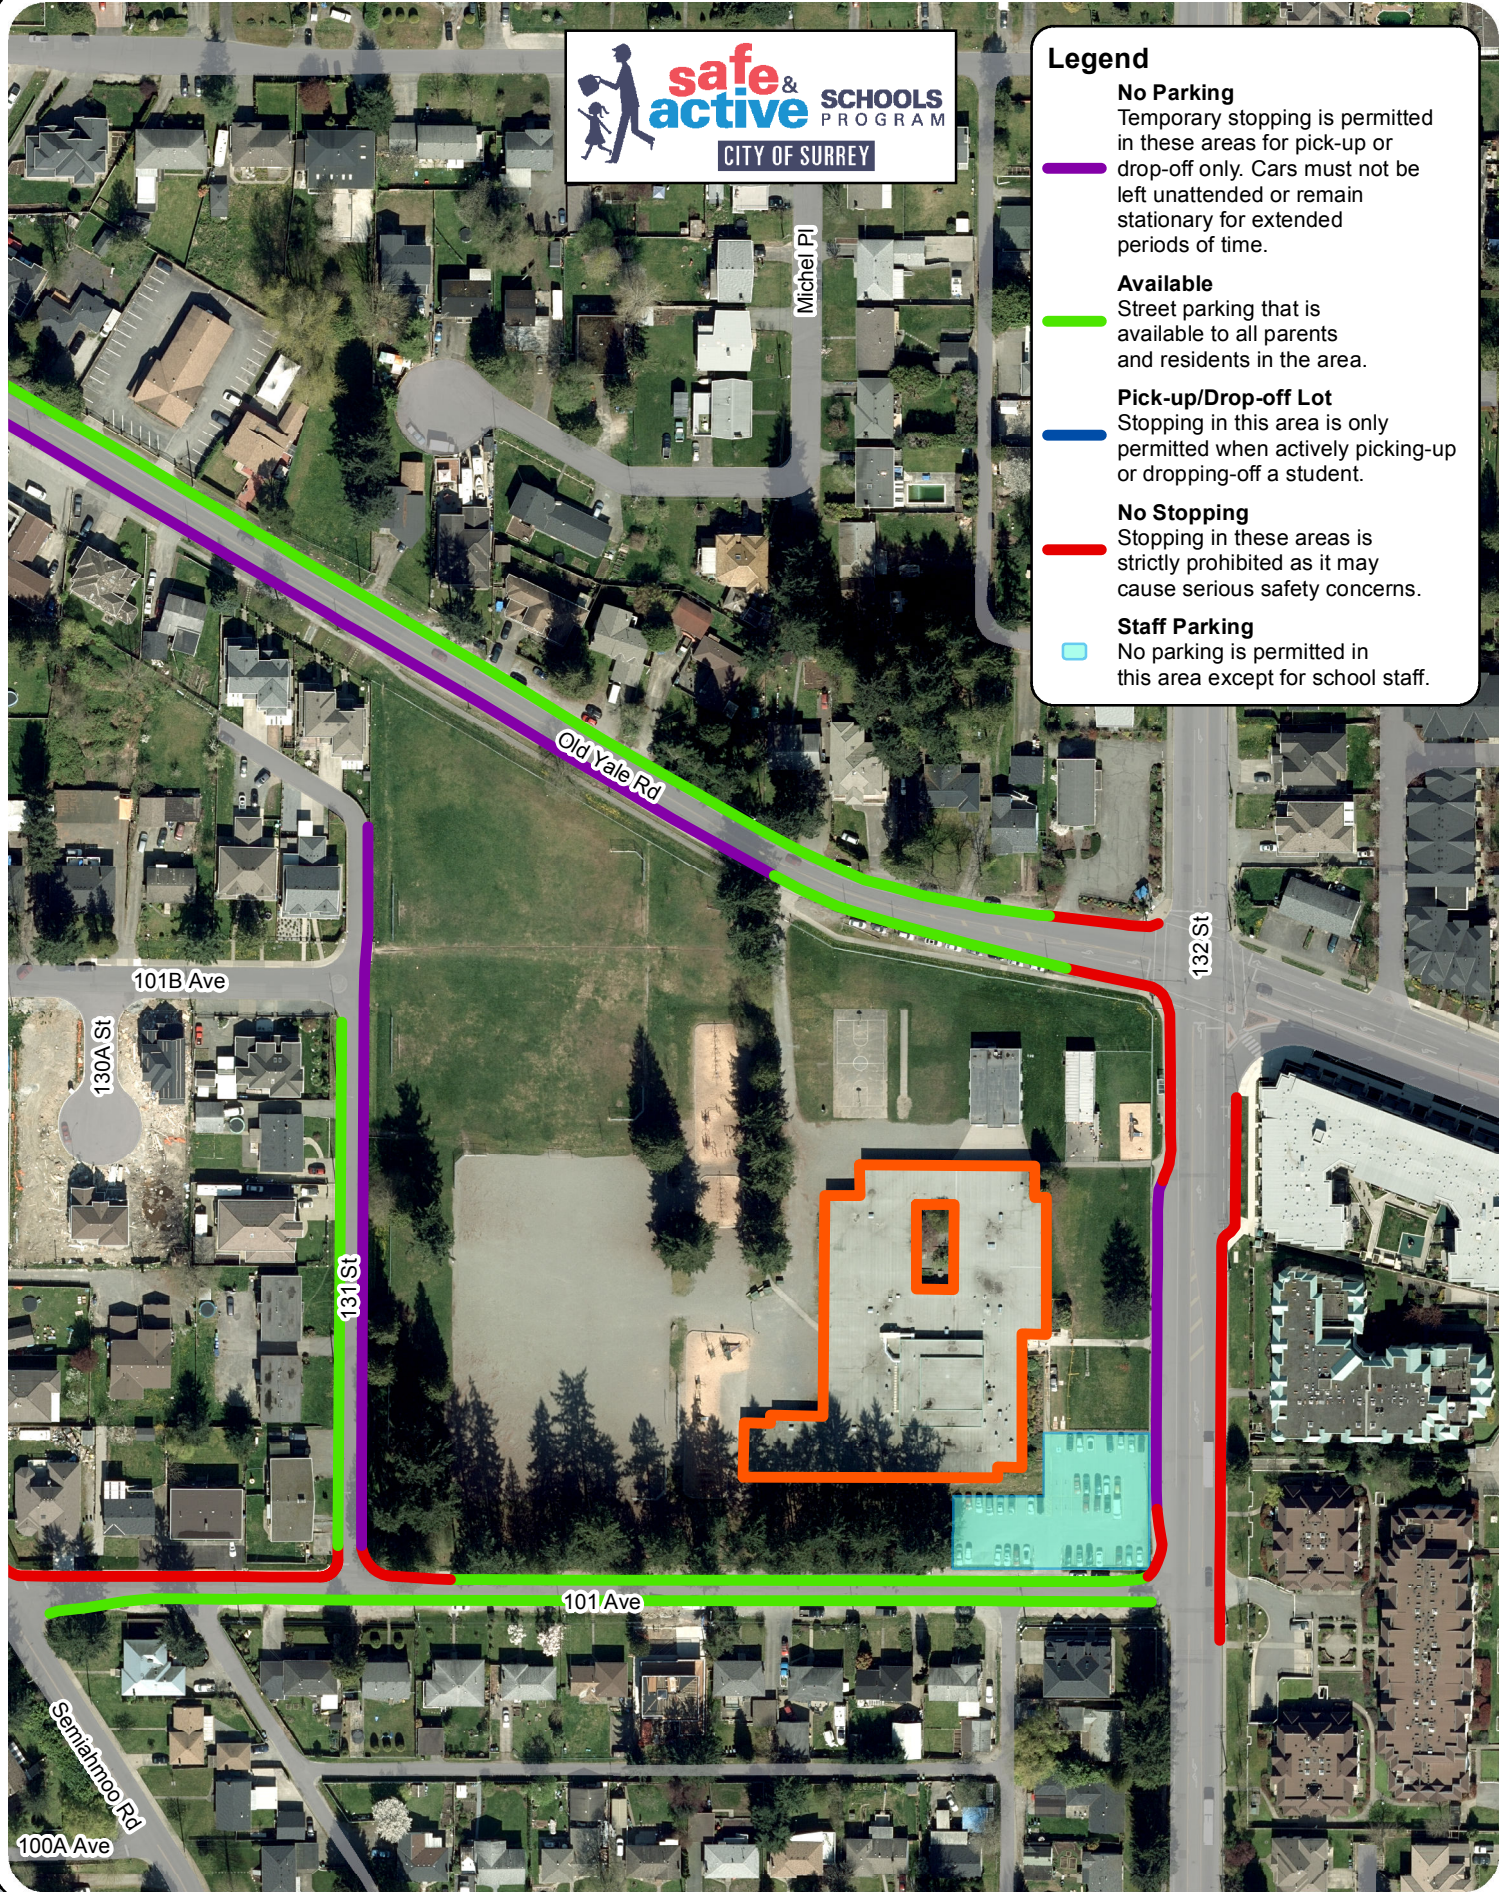

Legend

- No Parking**
Temporary stopping is permitted in these areas for pick-up or drop-off only. Cars must not be left unattended or remain stationary for extended periods of time.
- Available**
Street parking that is available to all parents and residents in the area.
- Pick-up/Drop-off Lot**
Stopping in this area is only permitted when actively picking-up or dropping-off a student.
- No Stopping**
Stopping in these areas is strictly prohibited as it may cause serious safety concerns.
- Staff Parking**
No parking is permitted in this area except for school staff.

Old Yale Road Elementary School

The data provided is compiled from various sources and IS NOT warranted as to its accuracy or sufficiency by the City of Surrey. This information is provided for information and convenience purposes only. Lot sizes, legal descriptions and encumbrances must be confirmed at the Land Title Office.

Date of Aerial Photograph: March 30, 2016