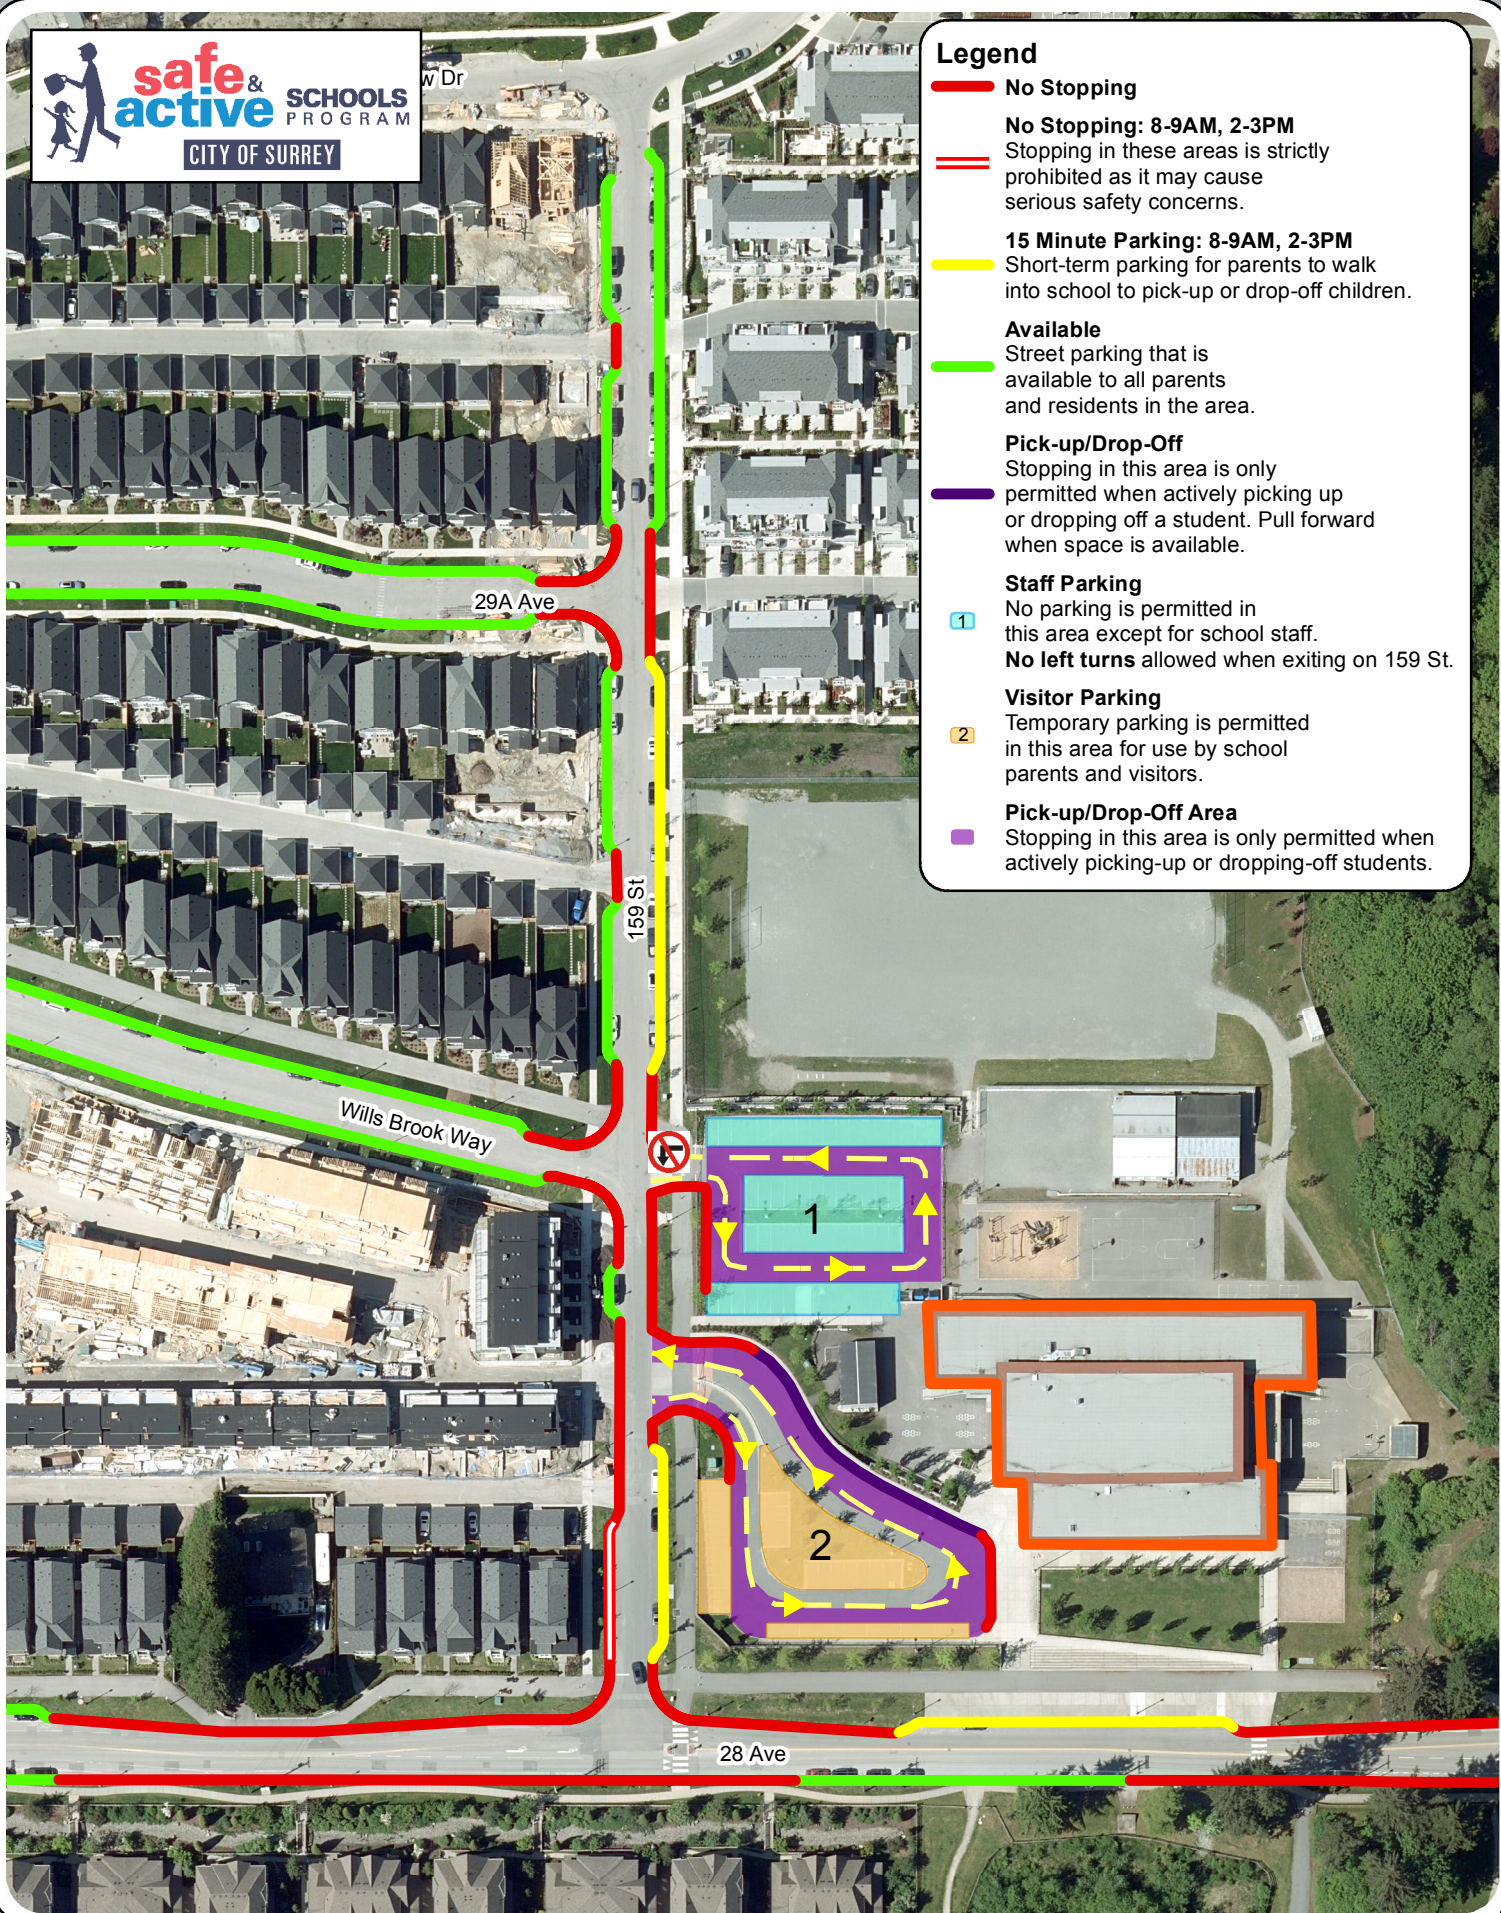

Legend

- **No Stopping**
- = **No Stopping: 8-9AM, 2-3PM**
Stopping in these areas is strictly prohibited as it may cause serious safety concerns.
- **15 Minute Parking: 8-9AM, 2-3PM**
Short-term parking for parents to walk into school to pick-up or drop-off children.
- **Available**
Street parking that is available to all parents and residents in the area.
- **Pick-up/Drop-Off**
Stopping in this area is only permitted when actively picking up or dropping off a student. Pull forward when space is available.
- 1 **Staff Parking**
No parking is permitted in this area except for school staff. **No left turns** allowed when exiting on 159 St.
- 2 **Visitor Parking**
Temporary parking is permitted in this area for use by school parents and visitors.
- **Pick-up/Drop-Off Area**
Stopping in this area is only permitted when actively picking-up or dropping-off students.

Sunnyside Elementary School

The data provided is compiled from various sources and IS NOT warranted as to its accuracy or sufficiency by the City of Surrey.

This information is provided for information and convenience purposes only. Lot sizes, legal descriptions and encumbrances must be confirmed at the Land Title Office.