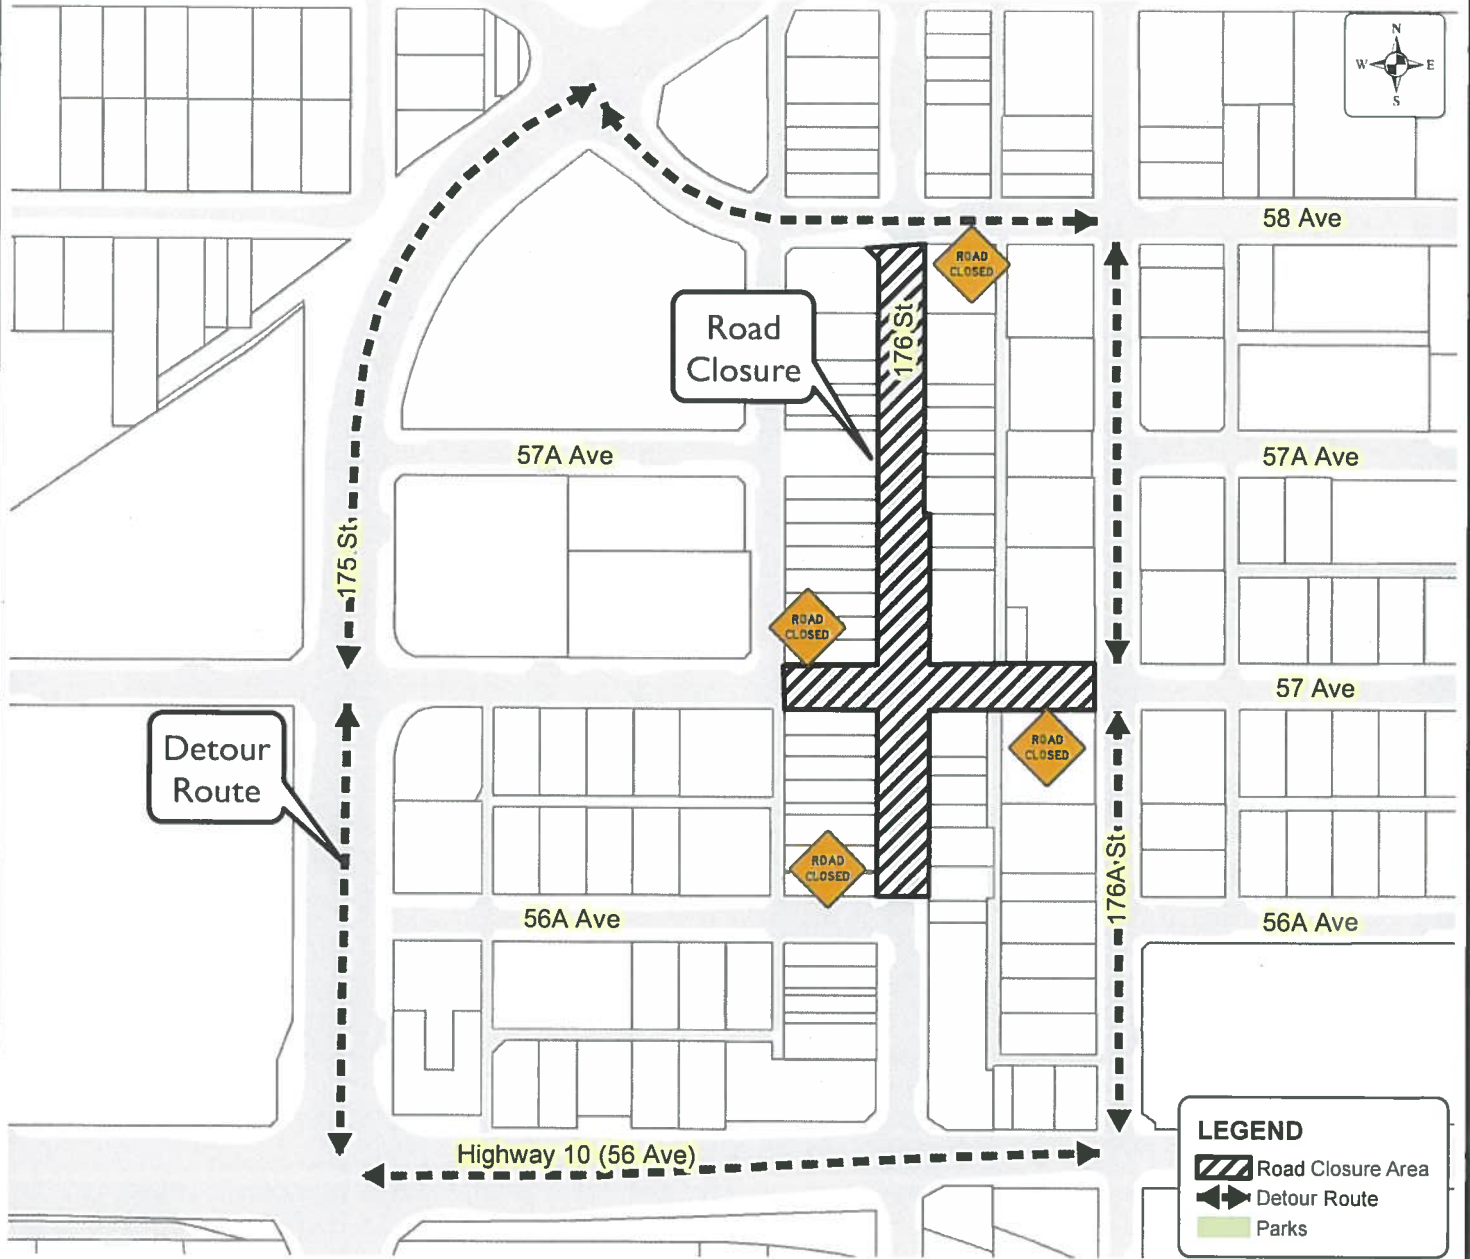

CLOSURE DATES:

Saturdays: May 25, June 22, July 27, August 24, September 21;
8:00 a.m. to 4:00 p.m.

EVENT ORGANIZER:

Helena Lloyd: (778) 574-7004

CITY OF SURREY CONTACT:

Brendan Wu (Traffic Management): (604) 592-2625

Produced by GIS Section: 01-May-2019, P205934

TEMPORARY ROAD CLOSURE:
Cloverdale Market Days:
176 Street From 56A Avenue and 58 Avenue &
57 Avenue From 176 Street and 176A Street

ENGINEERING
DEPARTMENT

The data provided is compiled from various sources and IS NOT warranted as to its accuracy or sufficiency by the City of Surrey.
 This information is provided for information and convenience purposes only.
 Lot sizes, Legal descriptions and encumbrances must be confirmed at the Land Title Office.

Source: G:\MAPPING\GIS\Maps\CorporateReps\Transp\PS_MarketDays_176St_56Ato57Ave_RC.mxd