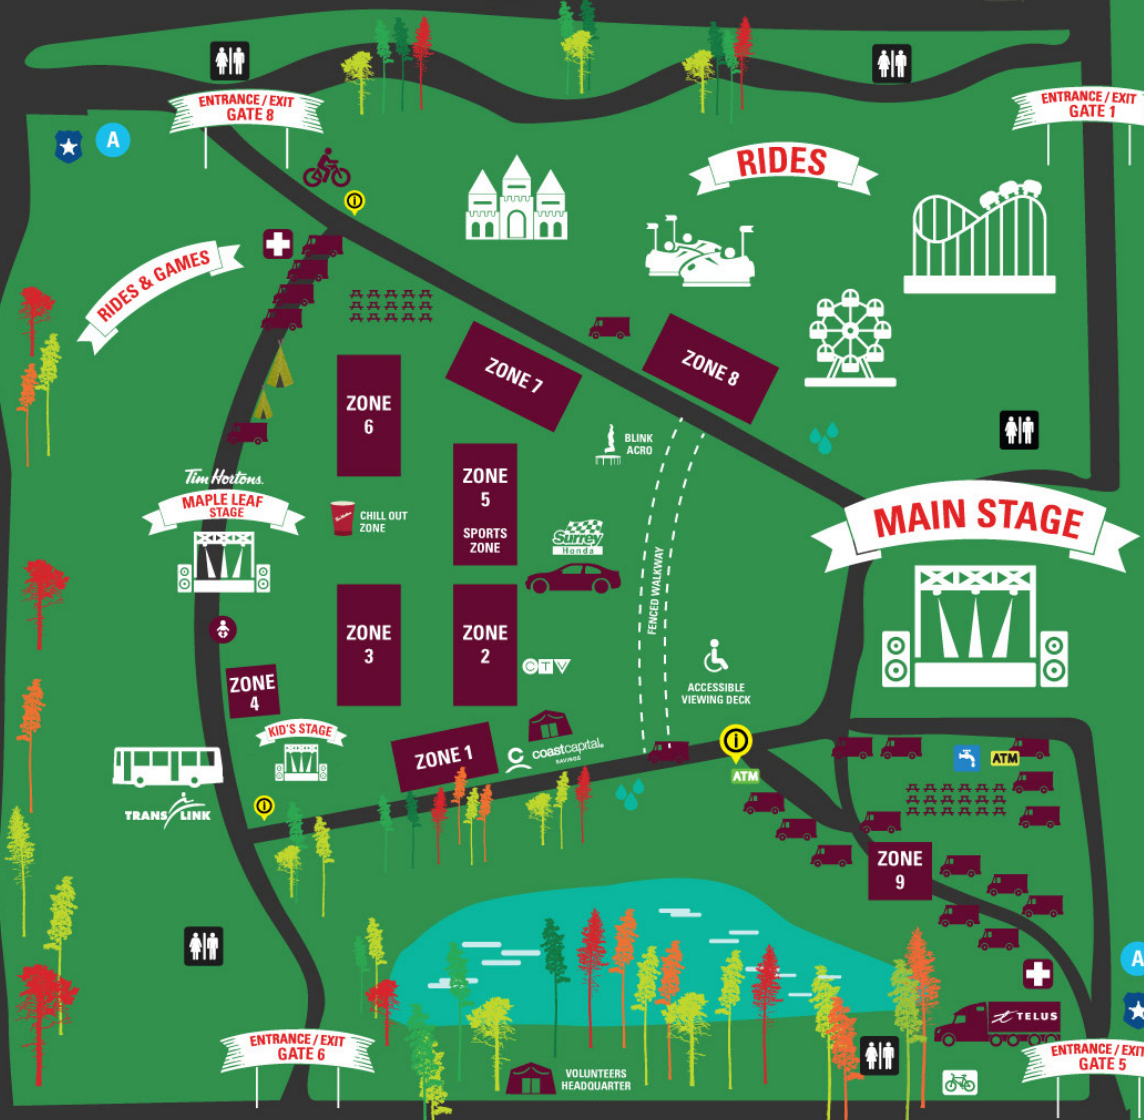

AGRIPLEX

DRONE RACING

FREE PUBLIC PARKING

SURREY RIDES ALL-WHEELS JAM

SKATE PARK

CLOVERDALE REC CENTRE STRAWBERRY TEA

VENDORS

ZONE 1
 COAST CAPITAL SAVINGS
 WHIMSY'S JEWELS
 DOUGLAS COLLEGE
 ORA FITNESS & YOGA
 CARE AT HOME SERVICES
 AGE-FRIENDLY FOR SENIORS
 WATER CONSERVATION PROGRAM
 ARTS COUNCIL OF SURREY
 SNAP
 IMPULSE CHIROPRACTIC
 MINISTRY OF CHILDREN & FAMILY SERVICES

ZONE 4 / KIDS ZONE
 TRANS LINK
 296.3FM
 SURREY SEARCH AND RESCUE
 DOWNTOWN SURREY BIA CRAFT ZONE
 FRASER SURREY DOCKS
 TODDLER TOWN
 MOBILE MUSEUM BY MUSEUM OF SURREY

ZONE 5 / SPORTS ZONE
 BC LIONS FOOTBALL CLUB
 BC FOOTBALL
 SURREY LACROSSE ASSOCIATION
 REC. SURREY
 TENNIS BC
 BC ATHLETICS

ZONE 10
 LRT VEHICLE SHOWCASE

ZONE 11
 SURREY HEARING CARE

AMUSEMENT RIDES

BARREL OF MONKEYS
 BERRY GO ROUND
 BUMPER CARS
 CONSTRUCTION ZONE
 ELEPHANTS AND JETS
 FERRIS WHEEL
 GO GATOR COASTER

KREOPY KASTLE
 LIGHTNING BOLT
 MERRY GO ROUND
 SIZZLER
 TILT A WHIRL
 TRAIN
 ZERO GRAVITY
 ZIPPER

HWY 15 / 176 ST

HWY 15 / 176 ST

62 A AVE

62 AVE

ZONE 11