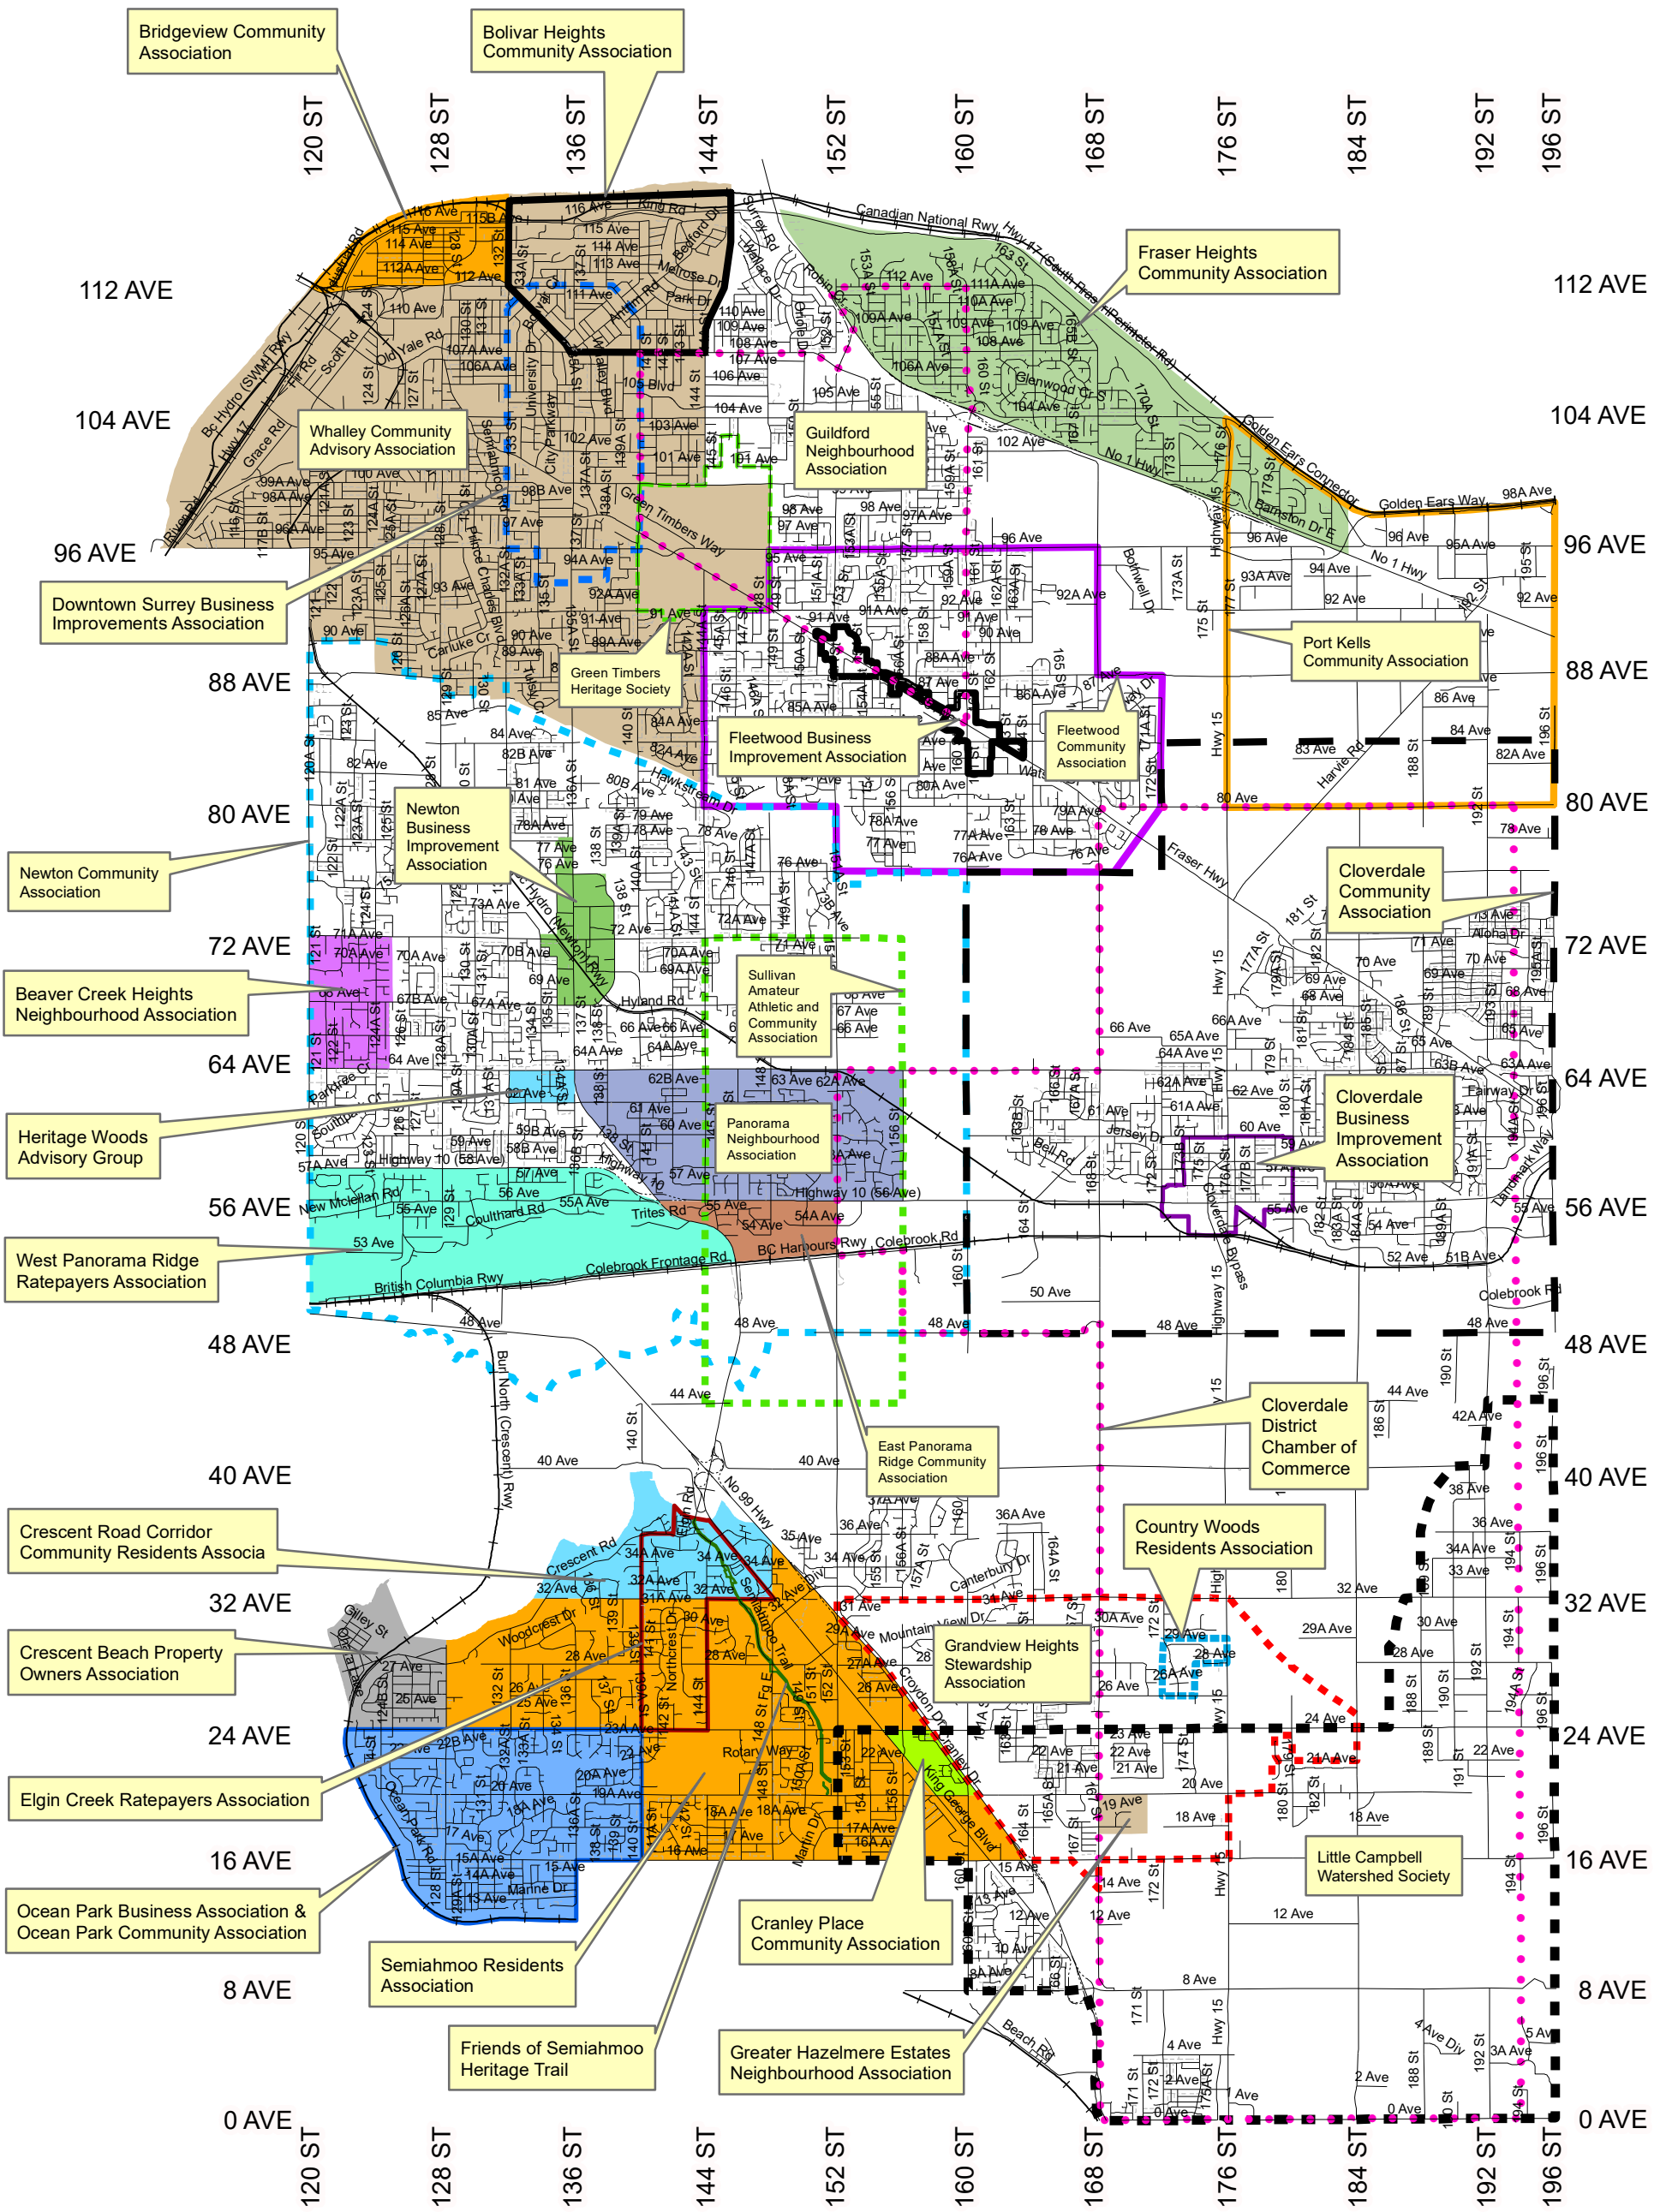

Community Associations

City of Surrey Planning & Development Department

APPLYING FOR NEW COMMUNITY ASSOCIATION:
 Please go to this web site at www.bcregistryservices.gov.bc.ca and register under Societies.

NOTE: Refer to the list for full information of Community Associations. While an effort is made to post only accurate information, the City does not guarantee that the information posted is always current or correct. The City makes no warranties, express or implied as to the fitness of the information for any purpose, or to results obtained by individuals using the information and is not responsible for any action taken in reliance on the information contained herein. To confirm this information, please contact the City of Surrey Planning and Development Department, Long Range Planning & Policy Development Division.