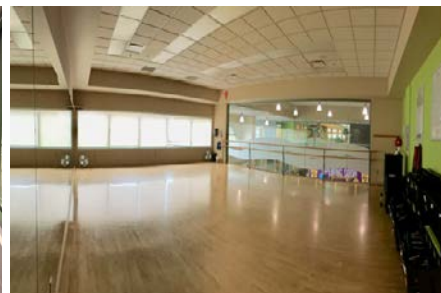

FLEETWOOD COMMUNITY PHOTO GALLERY

Fleetwood Community Centre

15996 84 Avenue

Small Room | 450 sq. ft.

Medium Room | 1218 sq. ft.

Small Hall | 2064 sq. ft.

Large Hall | 2788 sq. ft.

Large Hall Kitchen

Surrey Sport & Leisure Aquatics

16555 Fraser Hwy #100

Small Room | 200 sq. ft.

Medium Room | 1181 sq. ft.

FLEETWOOD COMMUNITY PHOTO GALLERY

Surrey Sport & Leisure Arena

16555 Fraser Hwy #110

Medium Rooms | 1600 sq. ft. each