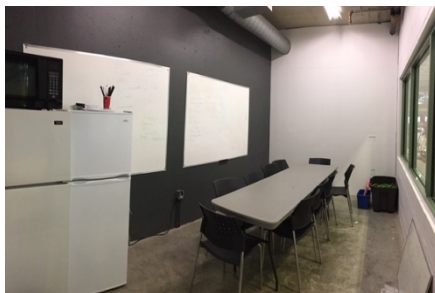

FLEETWOOD COMMUNITY PHOTO GALLERY

Fleetwood Community Centre

15996 84 Avenue

Small Room | 450 sq. ft.

Medium Room | 1218 sq. ft.

Small Hall | 2064 sq. ft.

Large Hall | 2788 sq. ft.

Large Hall Kitchen

Surrey Sport & Leisure Aquatics

16555 Fraser Hwy #100

Small Room | 200 sq. ft.

Medium Room | 1181 sq. ft.

FLEETWOOD COMMUNITY PHOTO GALLERY

Surrey Sport & Leisure Arena

16555 Fraser Hwy #110

Medium Rooms | 1600 sq. ft. each

Large Room Kitchen