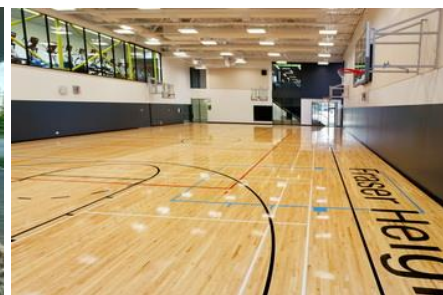

Gymnasium | 6017 sq. ft.