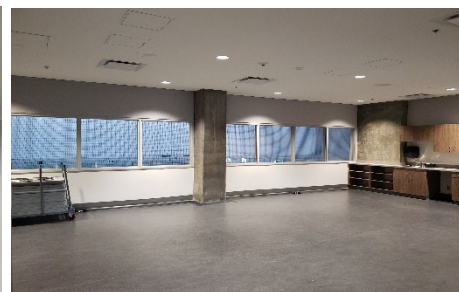

WHALLEY COMMUNITY PHOTO GALLERY

Chuck Bailey Recreation Centre

13458 107a Avenue

Medium Room | 1000 sq. ft.

Large Room | 2000 sq. ft.

Bridgeview Recreation Centre

11475 126a Street

Medium Room | 833 sq. ft.

Gymnasium | 4592 sq. ft.

North Surrey Sport & Ice Complex

10950 126A Street

Small Room | Board Room

Medium Room

WHALLEY COMMUNITY PHOTO GALLERY

Surrey Nature Centre

14225 Green Timbers Way

Small Room | Dogwood Room | 700 sq. ft. | Kitchen Facilities available

Medium Room | Forest Room | 1000 sq. ft.

Patio adjacent to Forest Room