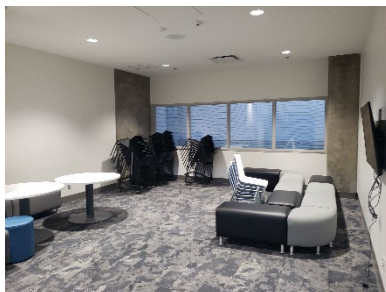

Small Room | Board Room