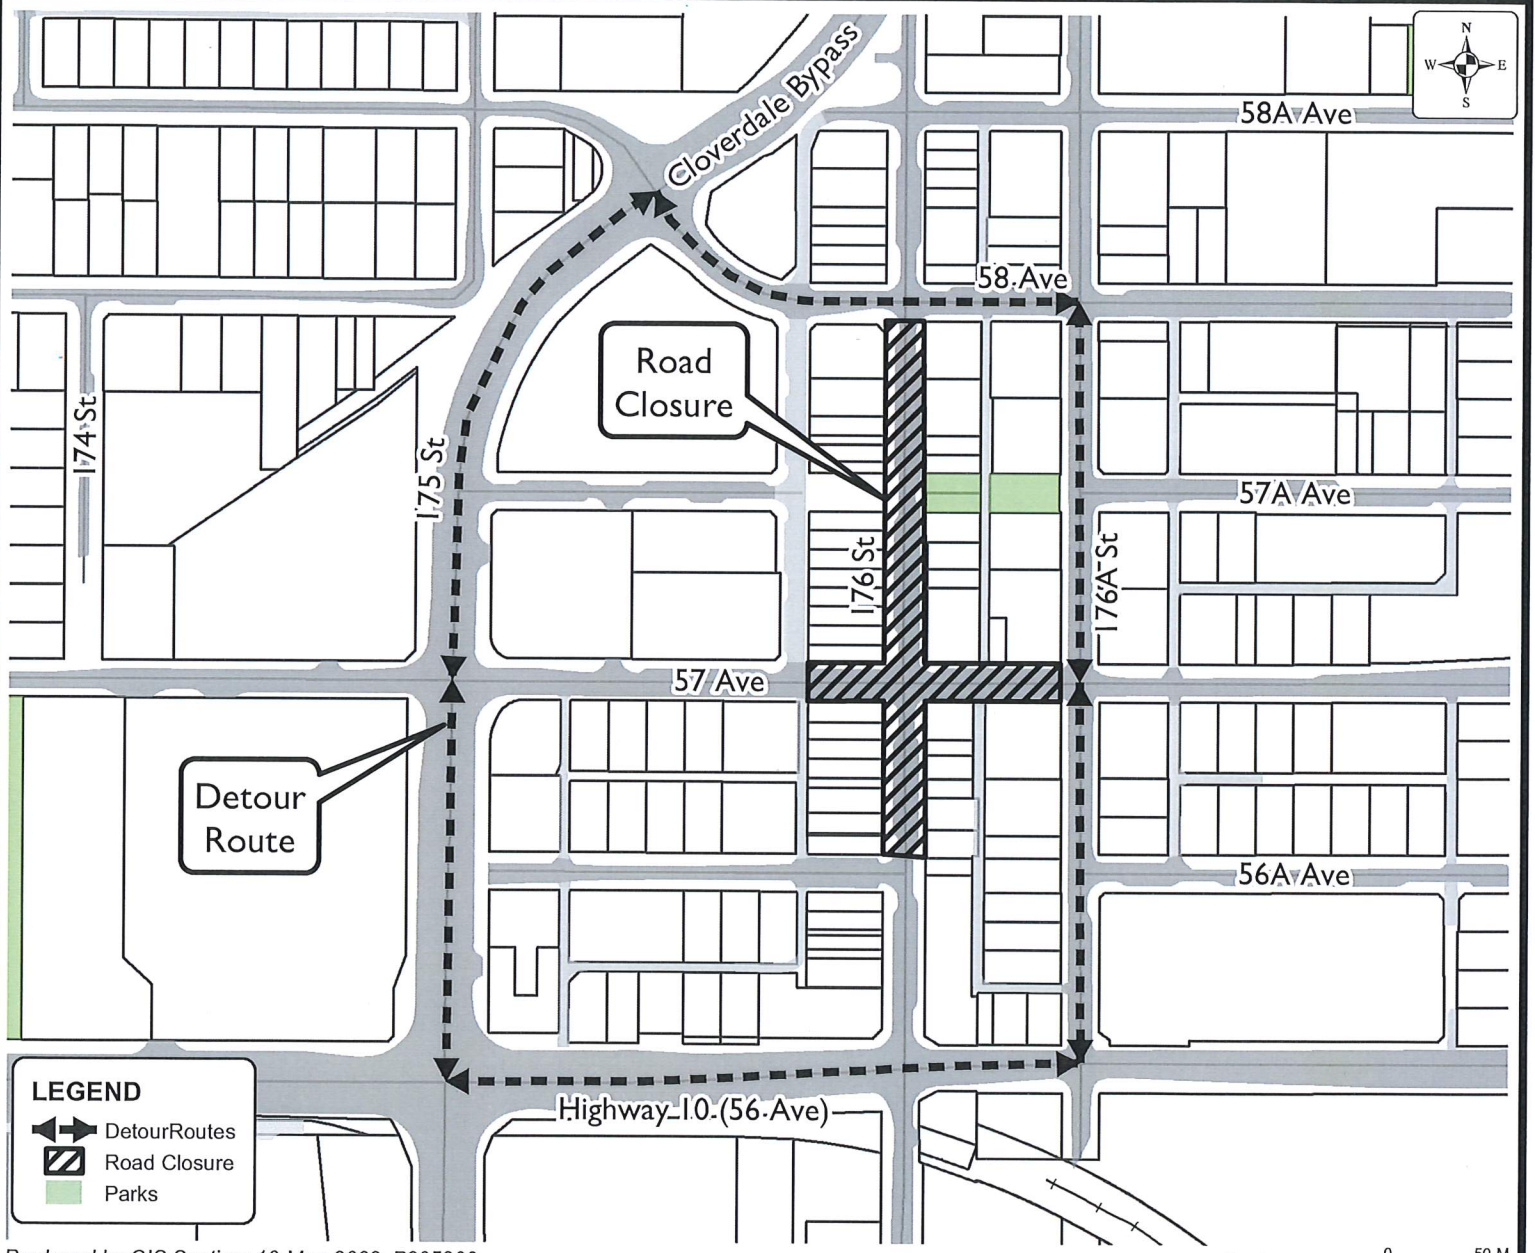

Produced by GIS Section: 10-May-2022, P205803

Scale: 1:4,000 0 50 M

**Temporary Road Closure:
Cloverdale Market Days -
176 Street: 56A Avenue to 58 Avenue
57 Avenue: 176A Street to 17500 Block**

**ENGINEERING
DEPARTMENT**