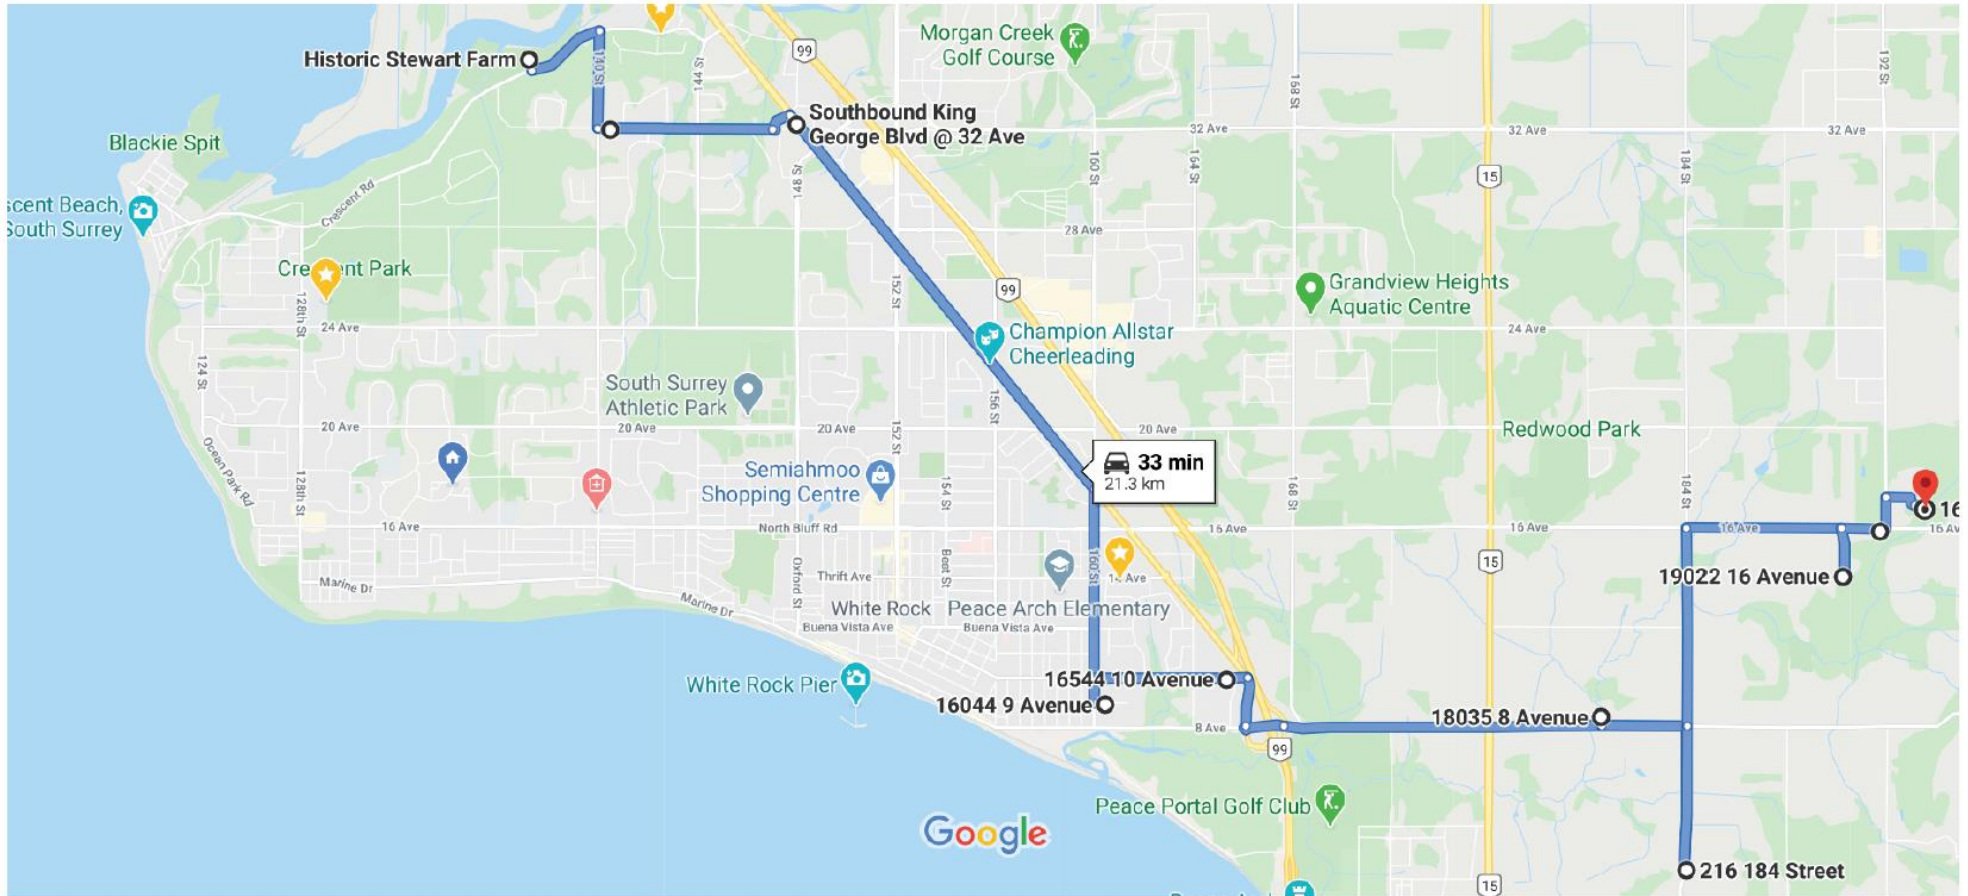

HISTORIC STEWART FARM

Map data ©2020 Google 1 km