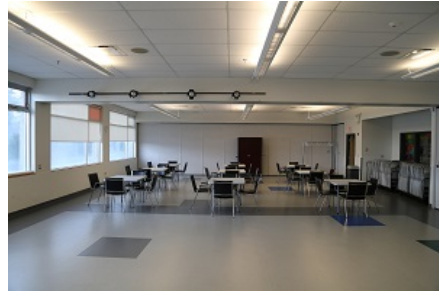

### Chuck Bailey Recreation Centre

13458 107a Avenue

Medium Room | 1000 sq. ft.

Large Room | 2000 sq. ft.

### Bridgeview Recreation Centre

11475 126a Street

Medium Room | 833 sq. ft.

Gymnasium | 4592 sq. ft.