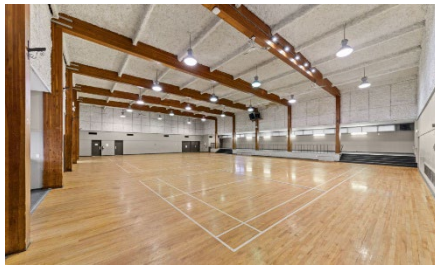

Gymnasium | 6480 sq. ft.

Don Christian Recreation Centre

6220 184 Street

Lobby

Small Hall | 1725 sq. ft.

CLOVERDALE COMMUNITY PHOTO GALLERY

Cloverdale Fairgrounds

Alice McKay

Shannon Hall

Agriplex

Museum of Surrey

17710 56a Avenue

Small Room | 356 sq. ft.

Combined Layout for 2 Small Rooms
711 sq. ft.

Small Hall | 3029 sq. ft.

Large Hall | 2344 sq. ft.