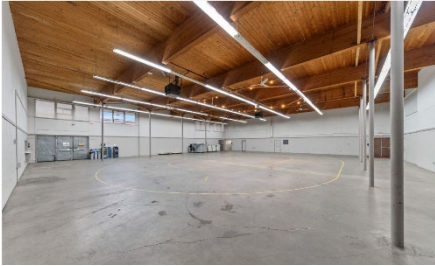

CLOVERDALE COMMUNITY PHOTO GALLERY

Clayton Community Centre

7155 187A Street

Small Room | 245 sq. ft.

Small Room | 732 sq. ft.

Cloverdale Recreation Centre

6188 176 Street

Medium Room | 1296 sq. ft.

Gymnasium | 6480 sq. ft.

Don Christian Recreation Centre

6220 184 Street

Lobby

Small Hall | 1725 sq. ft.

CLOVERDALE COMMUNITY PHOTO GALLERY

Cloverdale Fairgrounds

Alice McKay

Shannon Hall

Agriplex

Museum of Surrey

17710 56a Avenue

Small Room | 356 sq. ft.

Combined Layout for 2 Small Rooms
711 sq. ft.

Small Hall | 3029 sq. ft.

Large Hall | 2344 sq. ft.