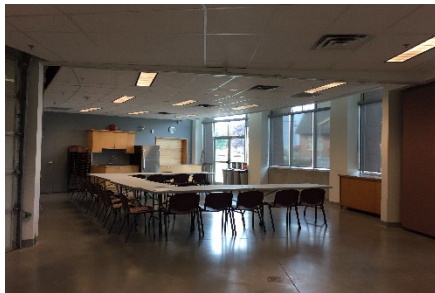

Gymnasium | 6480 sq. ft.

Don Christian Recreation Centre

6220 184 Street

Lobby

Small Hall | 1725 sq. ft.

CLOVERDALE COMMUNITY PHOTO GALLERY

Cloverdale Fairgrounds

Alice McKay

Shannon Hall

Agriplex

Museum of Surrey

17710 56a Avenue

Small Room | 356 sq. ft.

Combined Layout for 2 Small Rooms
711 sq. ft.

Small Hall | 3029 sq. ft.

Large Hall | 2344 sq. ft.