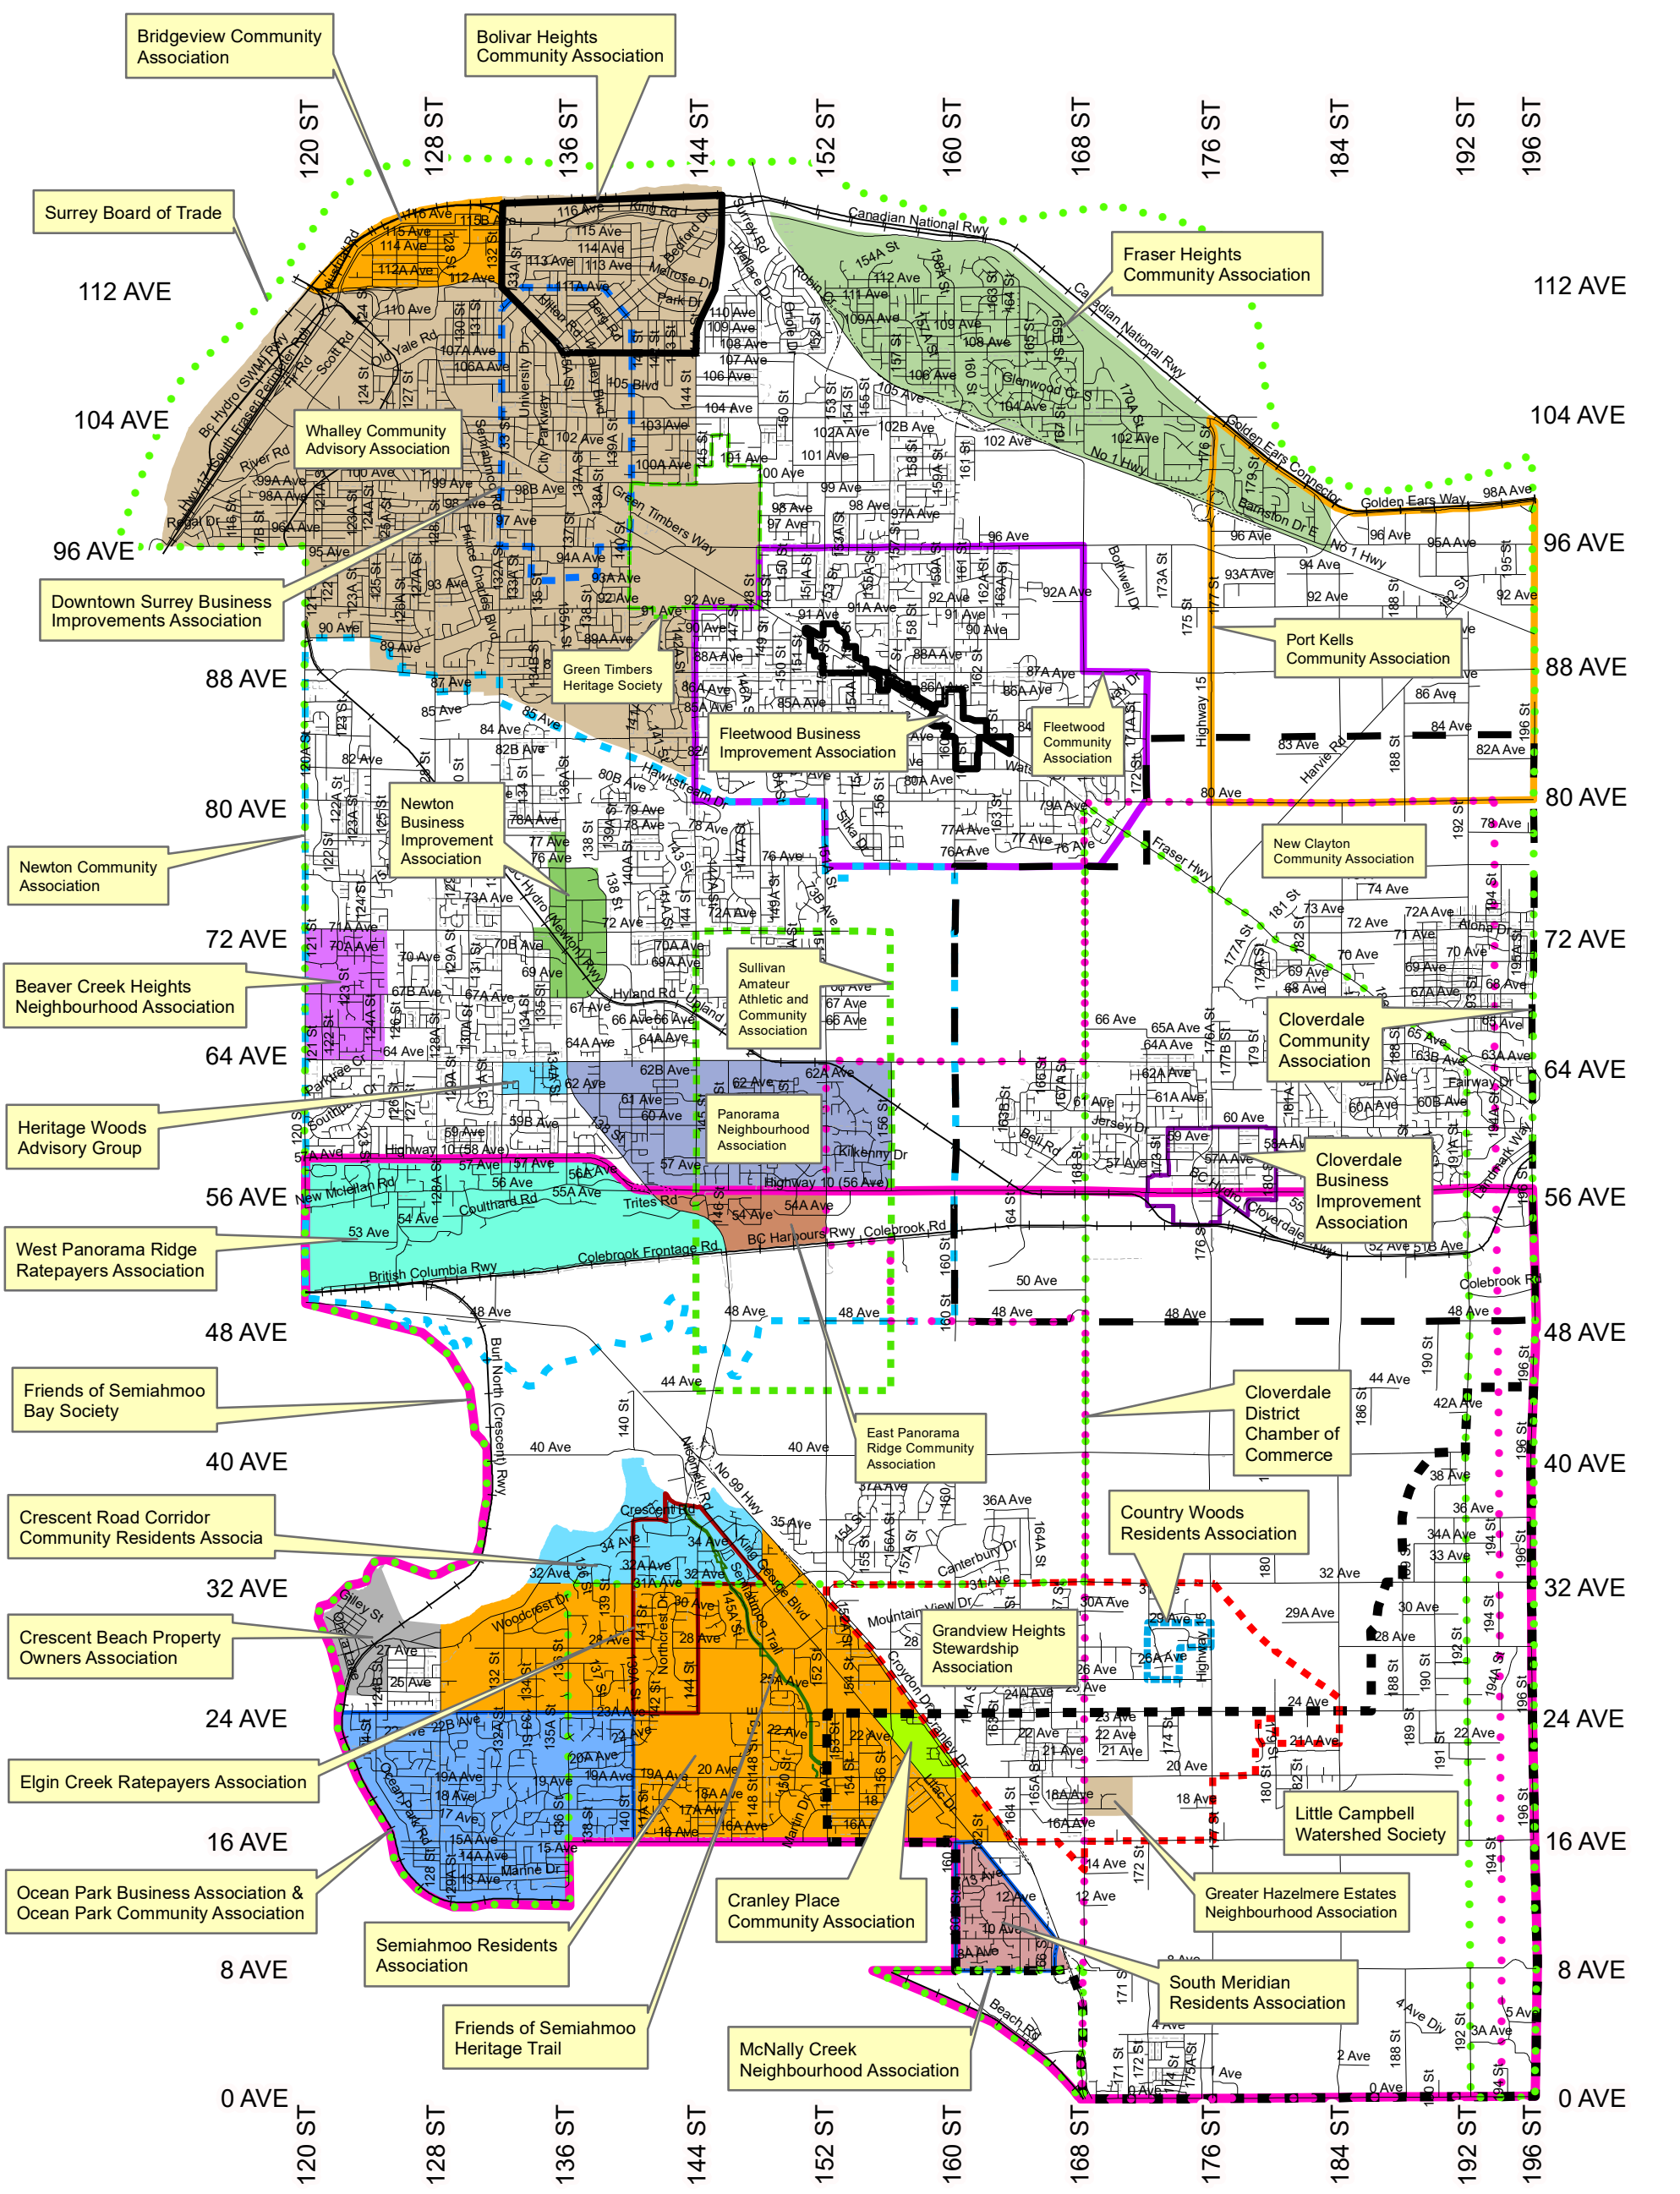

Community Associations

City of Surrey Planning & Development Department

APPLYING FOR NEW COMMUNITY ASSOCIATION:
 Please go to this web site at www.bcregistryservices.gov.bc.ca and register under Societies.

NOTE: Refer to the list for full information of Community Associations. While an effort is made to post only accurate information, the City does not guarantee that the information posted is always current or correct. The City makes no warranties, express or implied as to the fitness of the information for any purpose, or to results obtained by individuals using the information and is not responsible for any action taken in reliance on the information contained herein. To confirm this information, please contact the City of Surrey Planning and Development Department, Long Range Planning & Policy Development Division.