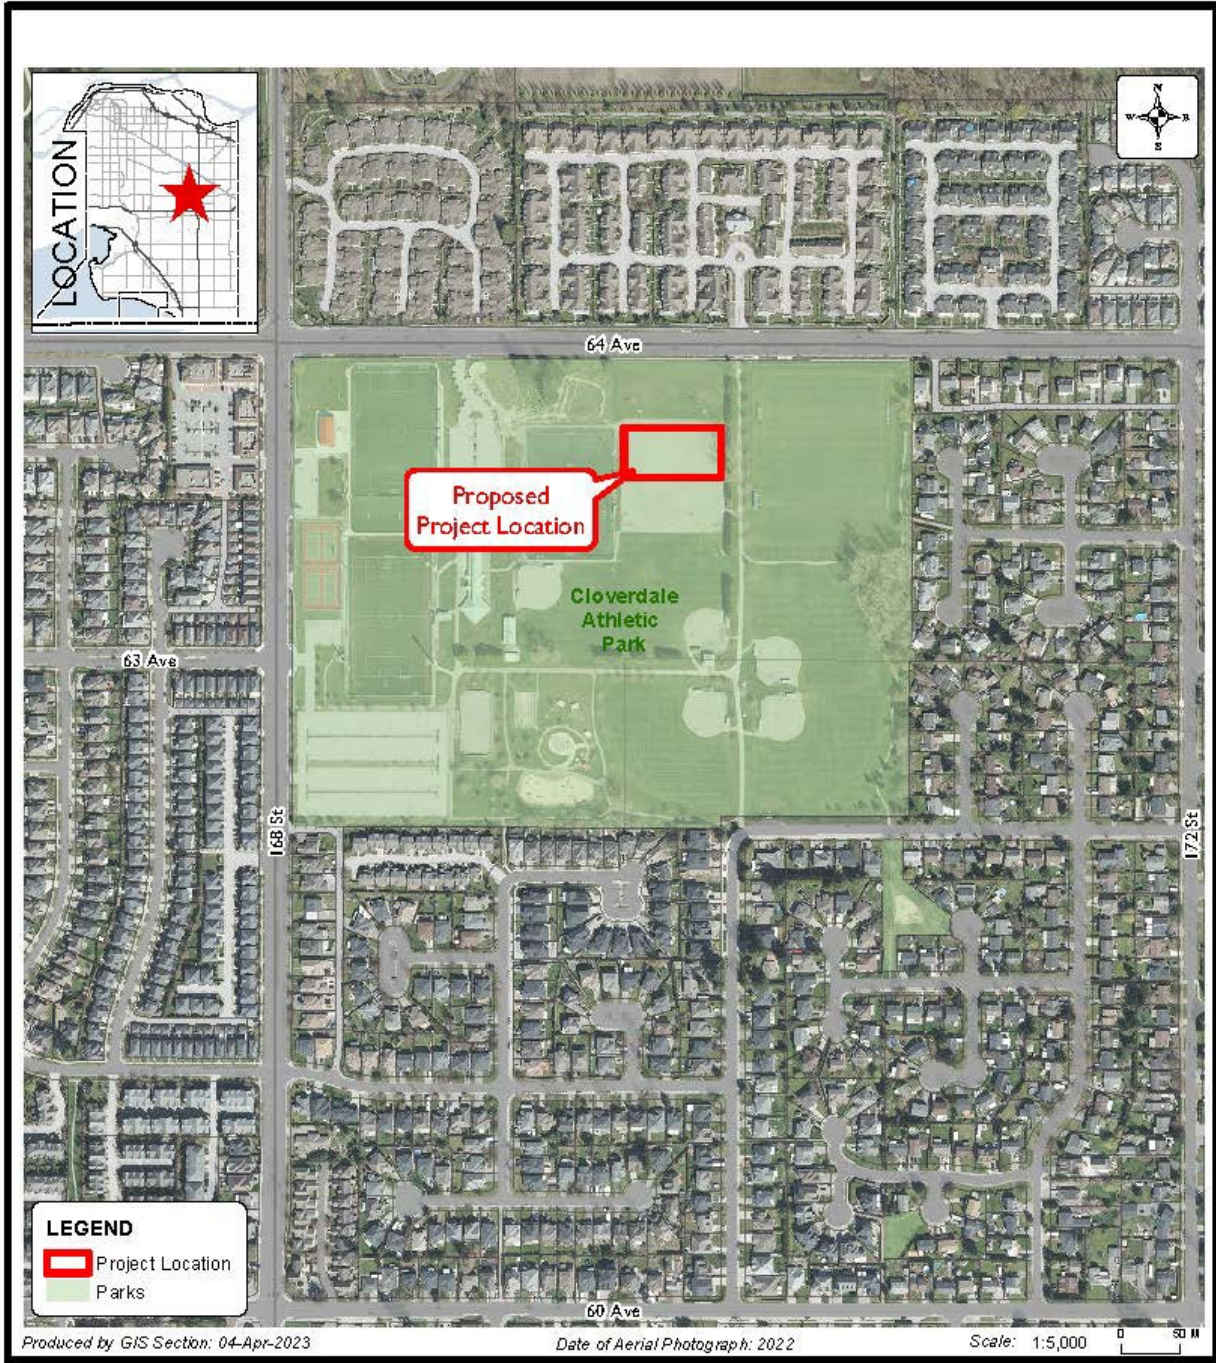

ATTACHMENT 1 – PROJECT LOCATION

Produced by GIS Section: 04-Apr-2023 Date of Aerial Photograph: 2022 Scale: 1:5,000

Cloverdale Athletic Park Proposed Indoor Practice Facility

**Parks,
Recreation and
Culture Department**

The data provided is compiled from various sources and IS NOT warranted as to its accuracy or sufficiency by the City of Surrey. This information is provided for information and convenience purposes only. Lot sizes, legal descriptions and encumbrances must be confirmed at the Land Title Office. Source: G:\MAPPING\OYO\ISM\aps\c\op\ora\le\Reps\Parks-Recre\OYO_Cloverdale_Athletic_Park_Indoor_Soccer_Facility_AP.mxd